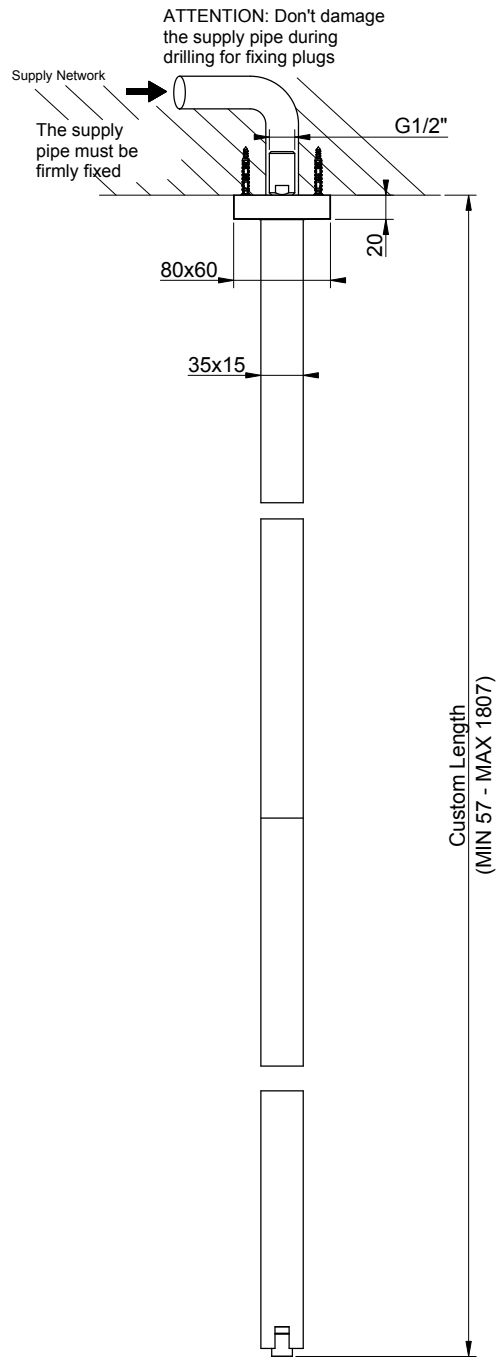

1

2

ATTENTION: In the second and third case hard fixing supports are not provided in the box but they need to be realized by the installer during the installation phase

3

GESSI

RETTANGOLO 20199

BOCCA DA SOFFITTO CON LUNGHEZZA PERSONALIZZABILE