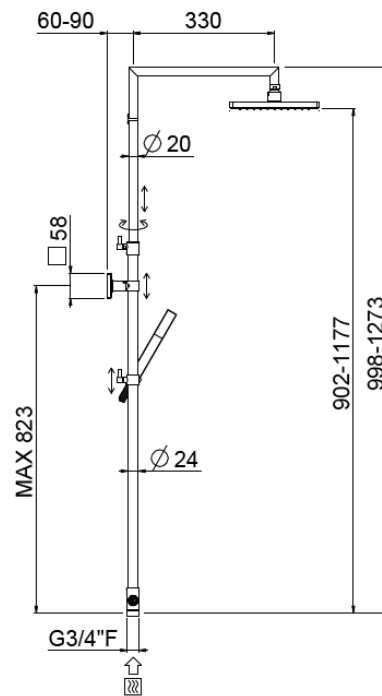

# Corner telescopic 3/4" connection

Corner telescopic 3/4" connection, MySlim inspectable shower head  
**30473-CR**

## TECHNICAL INFORMATION

Turning shower column with adjustable mounting with articulated shower holder, 3/4 connection, adjustable upper holder and diverter. Non-liming inspectable square ultra-thin shower head 240x240 in chromed stainless steel. ABS non-liming one jet square shower. PVC smooth double anti-torsion flexible hose cm 150. CHROME

## SPARE PARTS

## TECHNICAL DRAWING