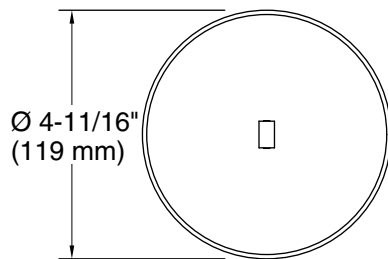

## Technical Information

All product dimensions are nominal.

Installation Type: Freestanding

Material: Ceramic