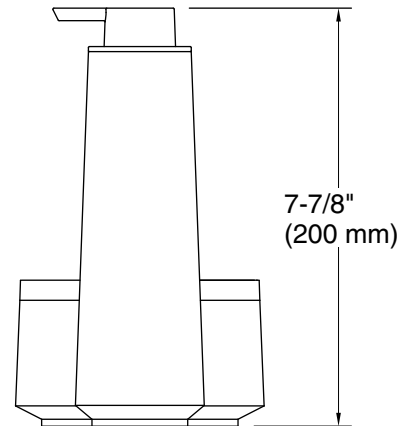

## Technical Information

All product dimensions are nominal.

Installation Type: Freestanding

Material: Ceramic