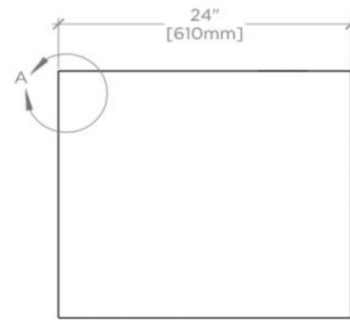

### TECHNICAL DETAILS

ADA Compliance: No  
Adjustable Levelers / Feet: N  
Bowl Shape: Oval  
Drain Hole Depth: 1.41"  
Drain Hole Diameter: 1.71"  
Fittings Hole Depth: 1 1/4"  
Fittings Hole Diameter: 1 3/8"  
Depth / Width: 21"  
Height: 34 1/4"  
Length: 24"  
Number of Holes: Two Hole  
Outer Rim Shape: Oval  
Overflow Opening: Yes  
Primary Material: Wood  
Rough-in Supply Height Recommended: 21"  
Rough-in Waste Height Recommended: 19"  
Sink Visibility: N  
Storage Type: Cabinet  
Suggested Application: Bath

## ALTA

999493

Alta Single Floating Vanity with Charcoal Paperstone 36" x 24" x 21"

TOP VIEW

SCALE: 3/4"=1'-0"

DETAIL A

NOT TO SCALE

FRONT VIEW

SCALE: 3/4"=1'-0"

SIDE VIEW

SCALE: 3/4"=1'-0"