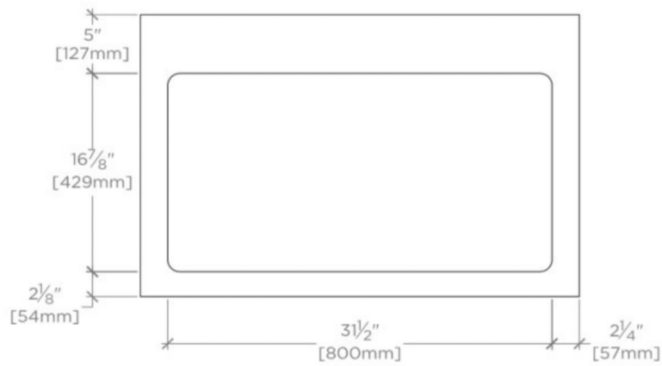

### TECHNICAL DETAILS

ADA Compliance: No  
Adjustable Levelers / Feet: N  
Bowl Shape: Oval  
Drain Hole Depth: 1.41"  
Drain Hole Diameter: 1.71"  
Fittings Hole Depth: 1 1/4"  
Fittings Hole Diameter: 1 3/8"  
Depth / Width: 21"  
Height: 34 1/4"  
Length: 24"  
Number of Holes: Two Hole  
Outer Rim Shape: Oval  
Overflow Opening: Yes  
Primary Material: Wood  
Rough-in Supply Height Recommended: 21"  
Rough-in Waste Height Recommended: 19"  
Sink Visibility: N  
Storage Type: Cabinet  
Suggested Application: Bath

## ALTA

999493

Alta Single Floating Vanity with Charcoal Paperstone 36" x 24" x 21"

TOP VIEW

SCALE: 3/4"=1'-0"

DETAIL A

NOT TO SCALE

FRONT VIEW

SCALE: 3/4"=1'-0"

SIDE VIEW

SCALE: 3/4"=1'-0"