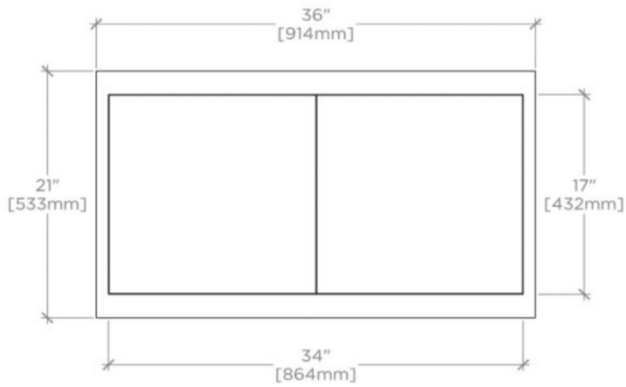

### TECHNICAL DETAILS

ADA Compliance: No  
Adjustable Levelers / Feet: N  
Bowl Shape: Oval  
Drain Hole Depth: 1.41"  
Drain Hole Diameter: 1.71"  
Fittings Hole Depth: 1 1/4"  
Fittings Hole Diameter: 1 3/8"  
Depth / Width: 21"  
Height: 34 1/4"  
Length: 24"  
Number of Holes: Two Hole  
Outer Rim Shape: Oval  
Overflow Opening: Yes  
Primary Material: Wood  
Rough-in Supply Height Recommended: 21"  
Rough-in Waste Height Recommended: 19"  
Sink Visibility: N  
Storage Type: Cabinet  
Suggested Application: Bath

## ALTA

999493

Alta Single Floating Vanity with Charcoal Paperstone 36" x 24" x 21"

TOP VIEW

SCALE: 3/4"=1'-0"

DETAIL A

NOT TO SCALE

FRONT VIEW

SCALE: 3/4"=1'-0"

SIDE VIEW

SCALE: 3/4"=1'-0"