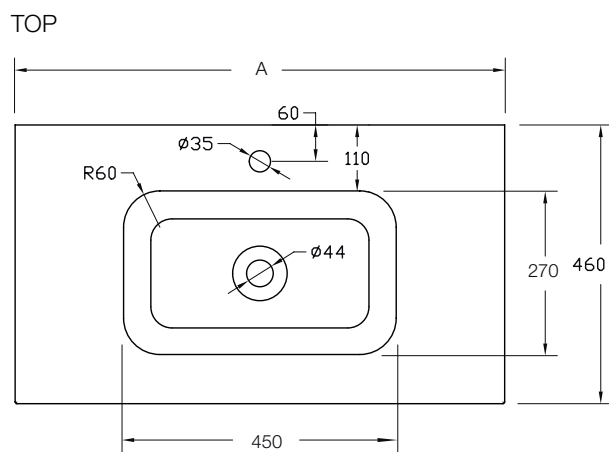

westerbergs afton & gryning

glass, black
600, 800, 1000

	610	810	1010
A	610	810	1010
	[mm]		

NOTE! ALL MEASUREMENTS +/- 3 mm