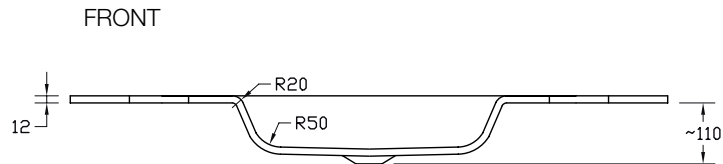

westerbergs afton & gryning

glass, black
600, 800, 1000

	610	810	1010
A	610	810	1010
	[mm]		

NOTE! ALL MEASUREMENTS +/- 3 mm