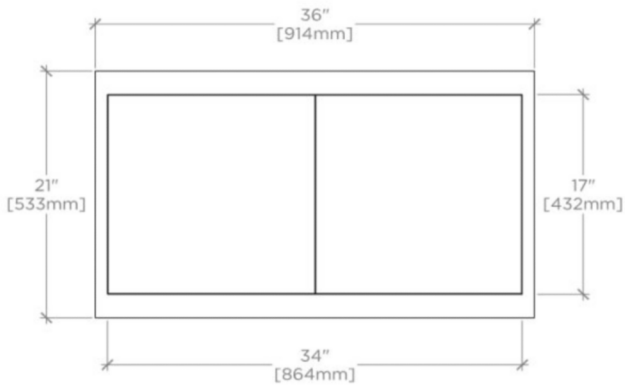

ALTA

999495

Alta Single Floating Vanity 36" x 24" x 21"

FILEDESCRIPTION

TECHNICAL DETAILS

ADA Compliance: No
Adjustable Levelers / Feet: N
Bowl Shape: Oval
Drain Hole Depth: 1.41"
Drain Hole Diameter: 1.71"
Fittings Hole Depth: 1 1/4"
Fittings Hole Diameter: 1 3/8"
Depth / Width: 21"
Height: 34 1/4"
Length: 24"
Number of Holes: Two Hole
Outer Rim Shape: Oval
Overflow Opening: Yes
Primary Material: Wood
Rough-in Supply Height Recommended: 21"
Rough-in Waste Height Recommended: 19"
Sink Visibility: N
Storage Type: Cabinet
Suggested Application: Bath

Top and Sink Sold Separately

ALTA

999495

Alta Single Floating Vanity 36" x 24" x 21"

TOP VIEW

SCALE: 3/4"=1'-0"

DETAIL A

NOT TO SCALE

FRONT VIEW

SCALE: 3/4"=1'-0"

SIDE VIEW

SCALE: 3/4"=1'-0"