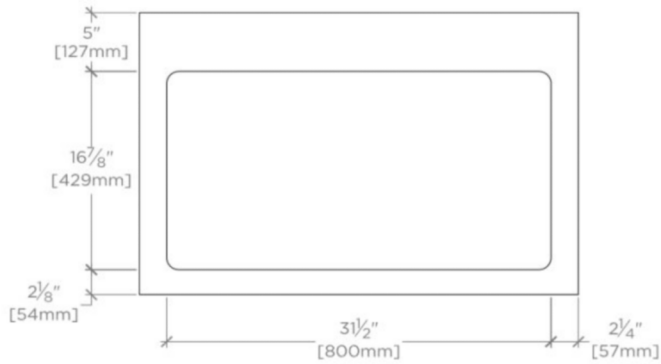

ALTA

999495

Alta Single Floating Vanity 36" x 24" x 21"

FILEDESCRIPTION

TECHNICAL DETAILS

ADA Compliance: No
Adjustable Levelers / Feet: N
Bowl Shape: Oval
Drain Hole Depth: 1.41"
Drain Hole Diameter: 1.71"
Fittings Hole Depth: 1 1/4"
Fittings Hole Diameter: 1 3/8"
Depth / Width: 21"
Height: 34 1/4"
Length: 24"
Number of Holes: Two Hole
Outer Rim Shape: Oval
Overflow Opening: Yes
Primary Material: Wood
Rough-in Supply Height Recommended: 21"
Rough-in Waste Height Recommended: 19"
Sink Visibility: N
Storage Type: Cabinet
Suggested Application: Bath

Top and Sink Sold Separately

ALTA

999495

Alta Single Floating Vanity 36" x 24" x 21"

TOP VIEW

SCALE: 3/4"=1'-0"

DETAIL A

NOT TO SCALE

FRONT VIEW

SCALE: 3/4"=1'-0"

SIDE VIEW

SCALE: 3/4"=1'-0"