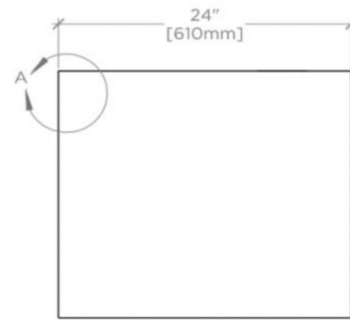

ALTA

999495

Alta Single Floating Vanity 36" x 24" x 21"

FILEDESCRIPTION

TECHNICAL DETAILS

ADA Compliance: No
Adjustable Levelers / Feet: N
Bowl Shape: Oval
Drain Hole Depth: 1.41"
Drain Hole Diameter: 1.71"
Fittings Hole Depth: 1 1/4"
Fittings Hole Diameter: 1 3/8"
Depth / Width: 21"
Height: 34 1/4"
Length: 24"
Number of Holes: Two Hole
Outer Rim Shape: Oval
Overflow Opening: Yes
Primary Material: Wood
Rough-in Supply Height Recommended: 21"
Rough-in Waste Height Recommended: 19"
Sink Visibility: N
Storage Type: Cabinet
Suggested Application: Bath

Top and Sink Sold Separately

ALTA

999495

Alta Single Floating Vanity 36" x 24" x 21"

TOP VIEW

SCALE: 3/4"=1'-0"

DETAIL A

NOT TO SCALE

FRONT VIEW

SCALE: 3/4"=1'-0"

SIDE VIEW

SCALE: 3/4"=1'-0"