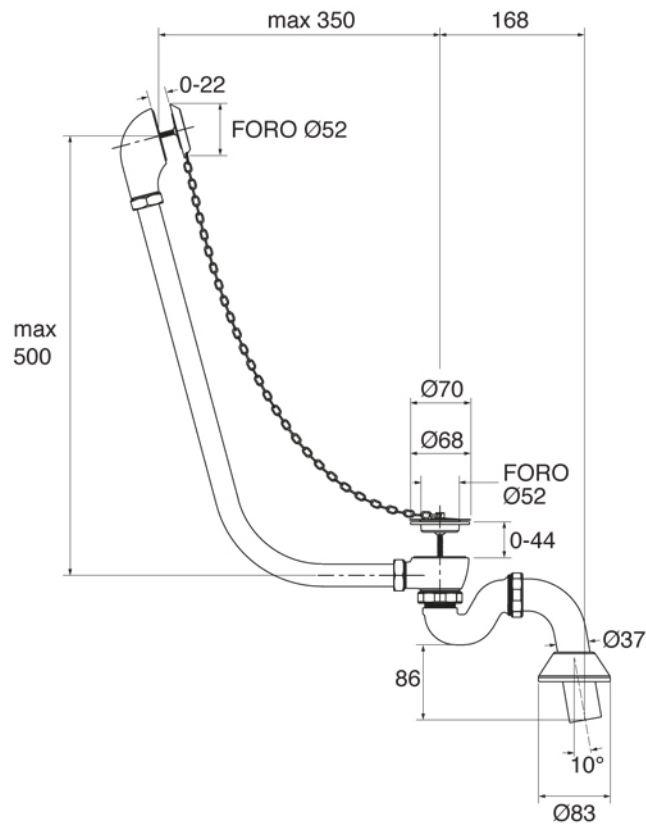

CAST IRON BATHTUB Collection	
Code	Description
9150	<b>Cast iron bathtub 1540x770 (Kg. 117 - Lt 200)</b> Without tap holes, external unfinished

Verona - Italy  
 tel. +39 045 8006917  
 fax. +39 045 8020111  
 gentry-home.com

CAST IRON BATHTUB Collection	
Code	Description
9149 9151	<b>Cast iron bathtub 1700x770 (Kg. 131 - Lt 225)</b> With tap holes, external unfinished Without tap holes, external unfinished
9160 9163 9161-C 9162-I/N/O/OR 9162-B/ND/R	<b>Set cast iron Feet</b> Unfinished White Chrome Incalux, Nickel, Dark Gold, Rose Gold Bronze, Dark Nickel, Copper
103 105 106 107	<b>External painting</b> External painting White External painting RAL Gold leaf decoration Silver leaf decoration

**GH**  
GENTRY HOME

Verona - Italy  
tel. +39 045 8006917  
fax. +39 045 8020111  
gentry-home.com

CAST IRON BATHTUB Collection	
Code	Description
0190-C 0191-I/N/O/OR 0191-B/ND/R	<p><b>Exposed bath waste with drain stopper chain and overflow with exposed pipes for floor connector and siphon</b></p> <p>Chrome Incalux, Nickel, Dark Gold, Rose Gold Bronze, Dark Nickel, Copper</p>