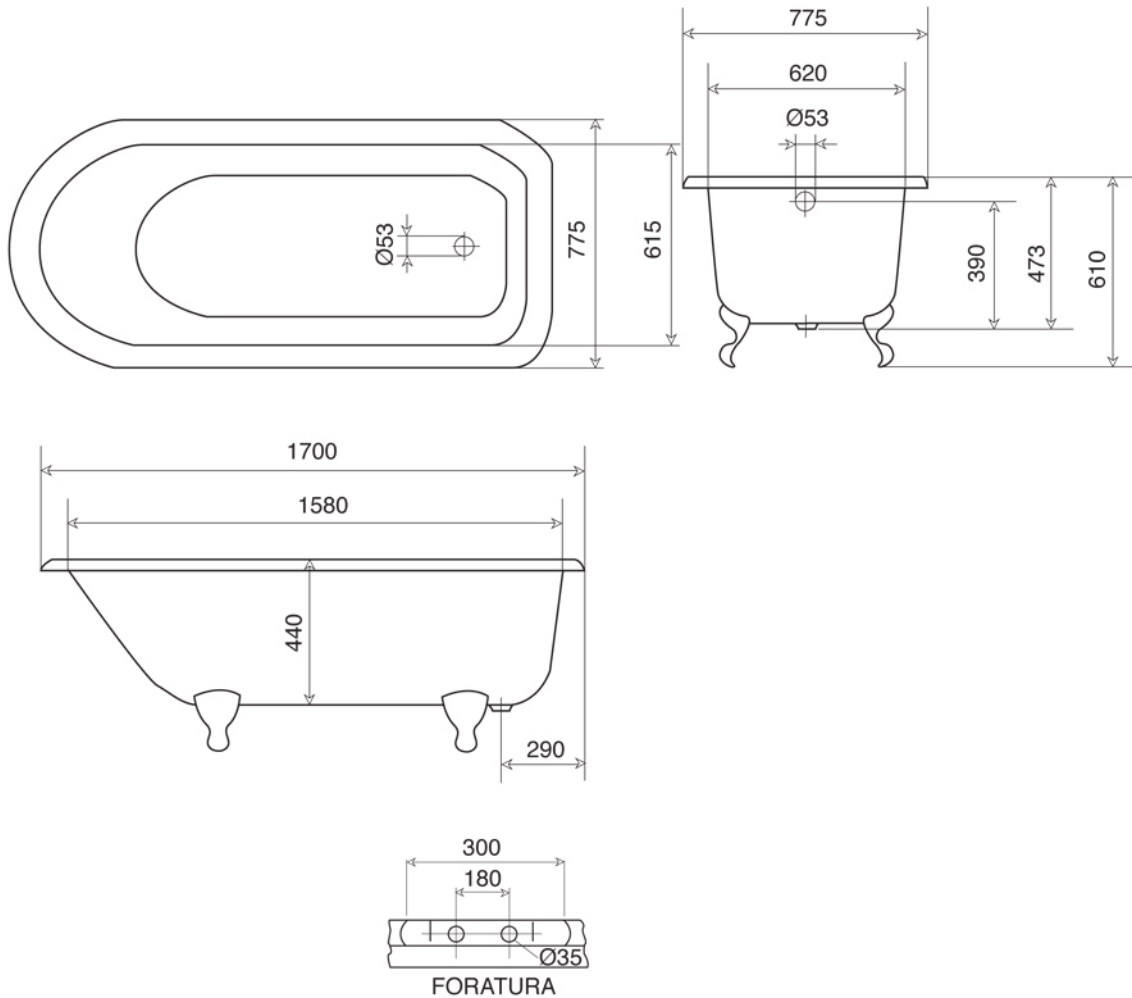

CAST IRON BATHTUB Collection	
Code	Description
9150	<b>Cast iron bathtub 1540x770 (Kg. 117 - Lt 200)</b> Without tap holes, external unfinished

Verona - Italy  
 tel. +39 045 8006917  
 fax. +39 045 8020111  
 gentry-home.com

CAST IRON BATHTUB Collection	
Code	Description
9149 9151	<b>Cast iron bathtub 1700x770 (Kg. 131 - Lt 225)</b> With tap holes, external unfinished Without tap holes, external unfinished
9160 9163 9161-C 9162-I/N/O/OR 9162-B/ND/R	<b>Set cast iron Feet</b> Unfinished White Chrome Incalux, Nickel, Dark Gold, Rose Gold Bronze, Dark Nickel, Copper
103 105 106 107	<b>External painting</b> External painting White External painting RAL Gold leaf decoration Silver leaf decoration

**GH**  
GENTRY HOME

Verona - Italy  
tel. +39 045 8006917  
fax. +39 045 8020111  
gentry-home.com

CAST IRON BATHTUB Collection	
Code	Description
0190-C 0191-I/N/O/OR 0191-B/ND/R	<p><b>Exposed bath waste with drain stopper chain and overflow with exposed pipes for floor connector and siphon</b></p> <p>Chrome Incalux, Nickel, Dark Gold, Rose Gold Bronze, Dark Nickel, Copper</p>