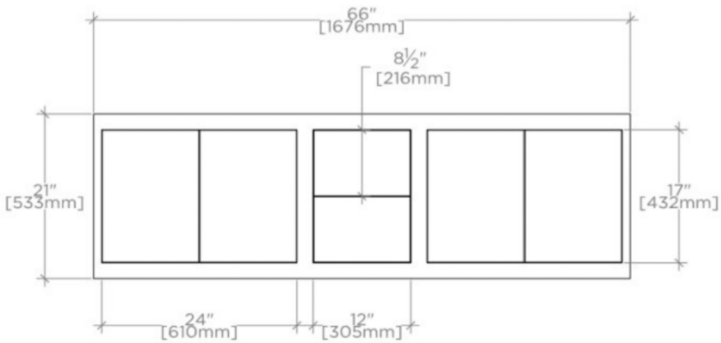

ALTA

999496

Alta Double Floating Vanity 66" x 24" x 21"

FILEDESCRIPTION

TECHNICAL DETAILS

ADA Compliance: No
Adjustable Levelers / Feet: N
Bowl Shape: Oval
Drain Hole Depth: 1.41"
Drain Hole Diameter: 1.71"
Fittings Hole Depth: 1 1/4"
Fittings Hole Diameter: 1 3/8"
Depth / Width: 21"
Height: 34 1/4"
Length: 24"
Number of Holes: Two Hole
Outer Rim Shape: Oval
Overflow Opening: Yes
Primary Material: Wood
Rough-in Supply Height Recommended: 21"
Rough-in Waste Height Recommended: 19"
Sink Visibility: N
Storage Type: Cabinet
Suggested Application: Bath

PRODUCT (NOTES)

Slab and sink top are included

WATERWORKS

ALTA

999496

Alta Double Floating Vanity 66" x 24" x 21"

TOP VIEW

SCALE: 1/2"=1'-0"

DETAIL A

NOT TO SCALE

FRONT VIEW

SCALE: 1/2"=1'-0"

SIDE VIEW

SCALE: 1/2"=1'-0"