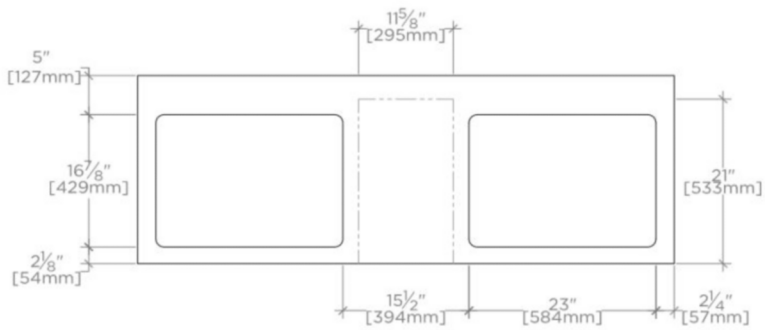

ALTA

999496

Alta Double Floating Vanity 66" x 24" x 21"

FILEDESCRIPTION

TECHNICAL DETAILS

ADA Compliance: No
Adjustable Levelers / Feet: N
Bowl Shape: Oval
Drain Hole Depth: 1.41"
Drain Hole Diameter: 1.71"
Fittings Hole Depth: 1 1/4"
Fittings Hole Diameter: 1 3/8"
Depth / Width: 21"
Height: 34 1/4"
Length: 24"
Number of Holes: Two Hole
Outer Rim Shape: Oval
Overflow Opening: Yes
Primary Material: Wood
Rough-in Supply Height Recommended: 21"
Rough-in Waste Height Recommended: 19"
Sink Visibility: N
Storage Type: Cabinet
Suggested Application: Bath

PRODUCT (NOTES)

Slab and sink top are included

WATERWORKS

ALTA

999496

Alta Double Floating Vanity 66" x 24" x 21"

TOP VIEW

SCALE: 1/2"=1'-0"

DETAIL A

NOT TO SCALE

FRONT VIEW

SCALE: 1/2"=1'-0"

SIDE VIEW

SCALE: 1/2"=1'-0"