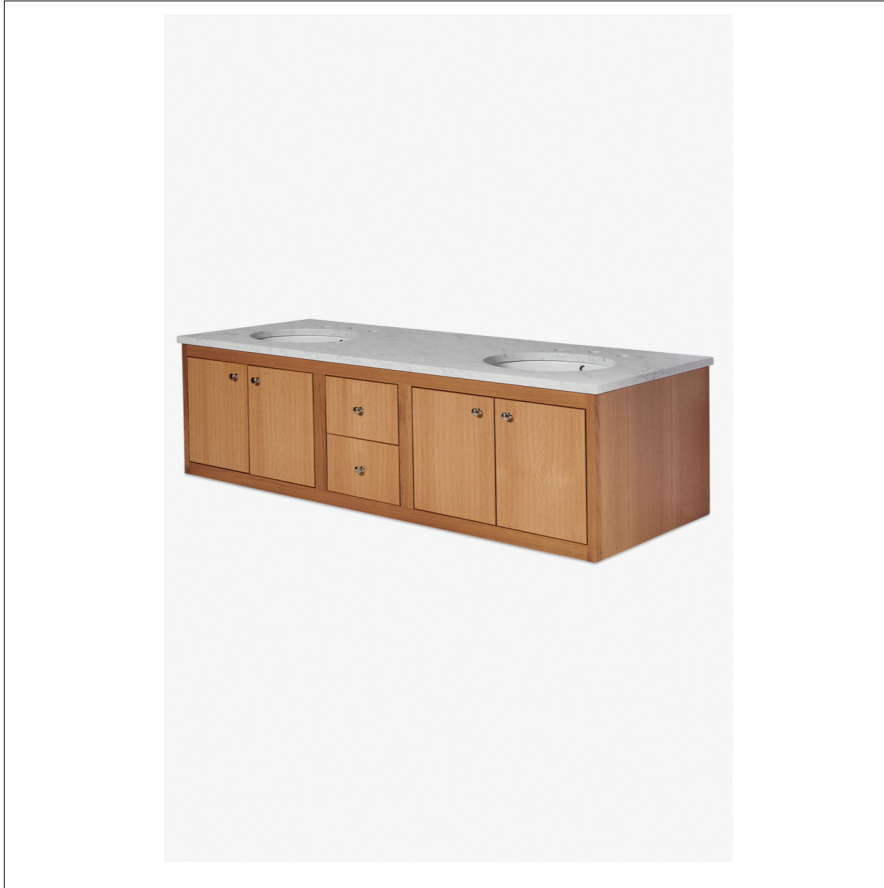

ALTA

999496

Alta Double Floating Vanity 66" x 24" x 21"

FILEDESCRIPTION

TECHNICAL DETAILS

ADA Compliance: No
Adjustable Levelers / Feet: N
Bowl Shape: Oval
Drain Hole Depth: 1.41"
Drain Hole Diameter: 1.71"
Fittings Hole Depth: 1 1/4"
Fittings Hole Diameter: 1 3/8"
Depth / Width: 21"
Height: 34 1/4"
Length: 24"
Number of Holes: Two Hole
Outer Rim Shape: Oval
Overflow Opening: Yes
Primary Material: Wood
Rough-in Supply Height Recommended: 21"
Rough-in Waste Height Recommended: 19"
Sink Visibility: N
Storage Type: Cabinet
Suggested Application: Bath

INSPIRATION

Modern & minimalist. Alta incorporates mid-century elements with notable architectural & industrial influences.

PRODUCT FEATURES

Floating Vanity with two drawers
Stocked in Clear Oak Finish
Hardware Sold Separately
Top and Sinks Sold Separately

PRODUCT (NOTES)

Slab and sink top are included

WATERWORKS

ALTA

999496

Alta Double Floating Vanity 66" x 24" x 21"

TOP VIEW

SCALE: 1/2"=1'-0"