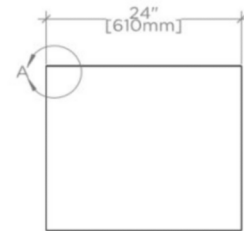

ALTA

999496

Alta Double Floating Vanity 66" x 24" x 21"

FILEDESCRIPTION

TECHNICAL DETAILS

ADA Compliance: No
Adjustable Levelers / Feet: N
Bowl Shape: Oval
Drain Hole Depth: 1.41"
Drain Hole Diameter: 1.71"
Fittings Hole Depth: 1 1/4"
Fittings Hole Diameter: 1 3/8"
Depth / Width: 21"
Height: 34 1/4"
Length: 24"
Number of Holes: Two Hole
Outer Rim Shape: Oval
Overflow Opening: Yes
Primary Material: Wood
Rough-in Supply Height Recommended: 21"
Rough-in Waste Height Recommended: 19"
Sink Visibility: N
Storage Type: Cabinet
Suggested Application: Bath

PRODUCT (NOTES)

Slab and sink top are included

WATERWORKS

ALTA

999496

Alta Double Floating Vanity 66" x 24" x 21"

TOP VIEW

SCALE: 1/2"=1'-0"

DETAIL A

NOT TO SCALE

FRONT VIEW

SCALE: 1/2"=1'-0"

SIDE VIEW

SCALE: 1/2"=1'-0"