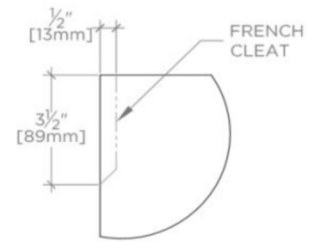

ALTA

999496

Alta Double Floating Vanity 66" x 24" x 21"

FILEDESCRIPTION

TECHNICAL DETAILS

ADA Compliance: No
Adjustable Levelers / Feet: N
Bowl Shape: Oval
Drain Hole Depth: 1.41"
Drain Hole Diameter: 1.71"
Fittings Hole Depth: 1 1/4"
Fittings Hole Diameter: 1 3/8"
Depth / Width: 21"
Height: 34 1/4"
Length: 24"
Number of Holes: Two Hole
Outer Rim Shape: Oval
Overflow Opening: Yes
Primary Material: Wood
Rough-in Supply Height Recommended: 21"
Rough-in Waste Height Recommended: 19"
Sink Visibility: N
Storage Type: Cabinet
Suggested Application: Bath

PRODUCT (NOTES)

Slab and sink top are included

WATERWORKS

ALTA

999496

Alta Double Floating Vanity 66" x 24" x 21"

TOP VIEW

SCALE: 1/2"=1'-0"

DETAIL A

NOT TO SCALE

FRONT VIEW

SCALE: 1/2"=1'-0"

SIDE VIEW

SCALE: 1/2"=1'-0"