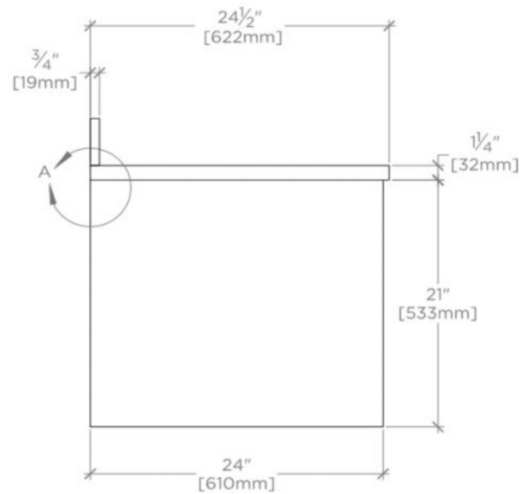

ALTA

ALVN03

Alta Single Floating Vanity with Charcoal Paperstone 37" x 24 1/2" x 22 1/4" with Slab, 4" x 3/4" Backsplash, and Saxby Sink

FILEDESCRIPTION

TECHNICAL DETAILS

ADA Compliance: No
Adjustable Levelers / Feet: N
Bowl Shape: Oval
Depth to Overflow: 4 1/2"
Drain Hole Depth: 1 3/4"
Drain Hole Diameter: 1 3/4"
Fittings Hole Depth: 1 1/4"
Fittings Hole Diameter: 1 3/8"
Overflow Opening: Yes
Primary Material: Wood
Rough-in Supply Height Recommended: 21"
Rough-in Waste Height Recommended: 19"
Sink Visibility: N

WATERWORKS

ALTA

ALVN03

Alta Single Floating Vanity with Charcoal Paperstone 37" x 24 1/2" x 22 1/4" with Slab, 4" x 3/4" Backsplash, and Saxby Sink

TOP VIEW

SCALE: 3/4"=1'-0"

DETAIL A

NOT TO SCALE

FRONT VIEW

SCALE: 3/4"=1'-0"

SIDE VIEW

SCALE: 3/4"=1'-0"