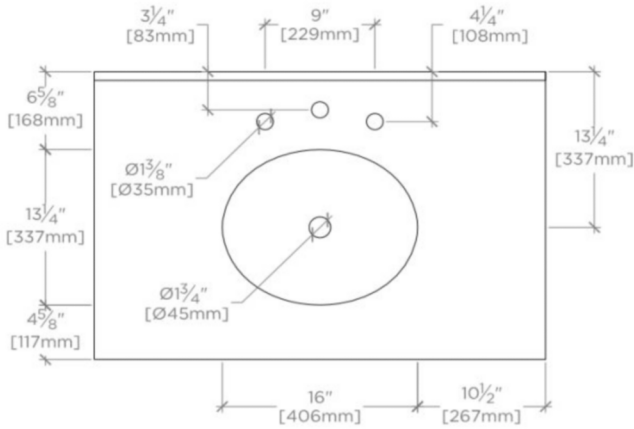

ALTA

ALVN03

Alta Single Floating Vanity with Charcoal Paperstone 37" x 24 1/2" x 22 1/4" with Slab, 4" x 3/4" Backsplash, and Saxby Sink

FILEDESCRIPTION

TECHNICAL DETAILS

ADA Compliance: No
Adjustable Levelers / Feet: N
Bowl Shape: Oval
Depth to Overflow: 4 1/2"
Drain Hole Depth: 1 3/4"
Drain Hole Diameter: 1 3/4"
Fittings Hole Depth: 1 1/4"
Fittings Hole Diameter: 1 3/8"
Overflow Opening: Yes
Primary Material: Wood
Rough-in Supply Height Recommended: 21"
Rough-in Waste Height Recommended: 19"
Sink Visibility: N

WATERWORKS

ALTA

ALVN03

Alta Single Floating Vanity with Charcoal Paperstone 37" x 24 1/2" x 22 1/4" with Slab, 4" x 3/4" Backsplash, and Saxby Sink

TOP VIEW

SCALE: 3/4"=1'-0"

DETAIL A

NOT TO SCALE

FRONT VIEW

SCALE: 3/4"=1'-0"

SIDE VIEW

SCALE: 3/4"=1'-0"