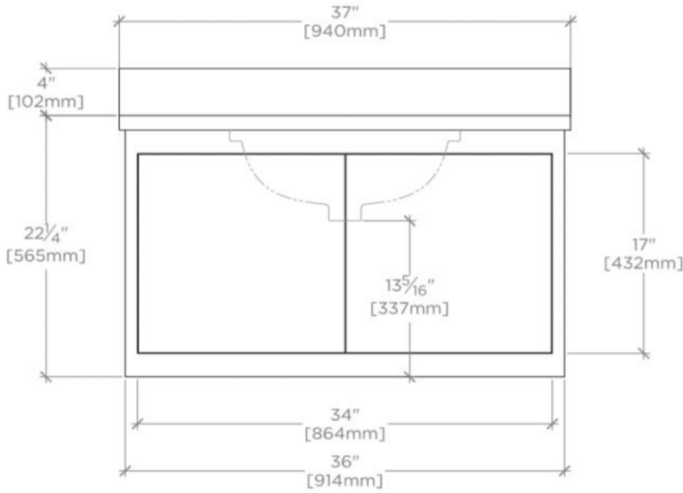

ALTA

ALVN03

Alta Single Floating Vanity with Charcoal Paperstone 37" x 24 1/2" x 22 1/4" with Slab, 4" x 3/4" Backsplash, and Saxby Sink

FILEDESCRIPTION

TECHNICAL DETAILS

ADA Compliance: No
Adjustable Levelers / Feet: N
Bowl Shape: Oval
Depth to Overflow: 4 1/2"
Drain Hole Depth: 1 3/4"
Drain Hole Diameter: 1 3/4"
Fittings Hole Depth: 1 1/4"
Fittings Hole Diameter: 1 3/8"
Overflow Opening: Yes
Primary Material: Wood
Rough-in Supply Height Recommended: 21"
Rough-in Waste Height Recommended: 19"
Sink Visibility: N

WATERWORKS

ALTA

ALVN03

Alta Single Floating Vanity with Charcoal Paperstone 37" x 24 1/2" x 22 1/4" with Slab, 4" x 3/4" Backsplash, and Saxby Sink

TOP VIEW

SCALE: 3/4"=1'-0"

DETAIL A

NOT TO SCALE

FRONT VIEW

SCALE: 3/4"=1'-0"

SIDE VIEW

SCALE: 3/4"=1'-0"