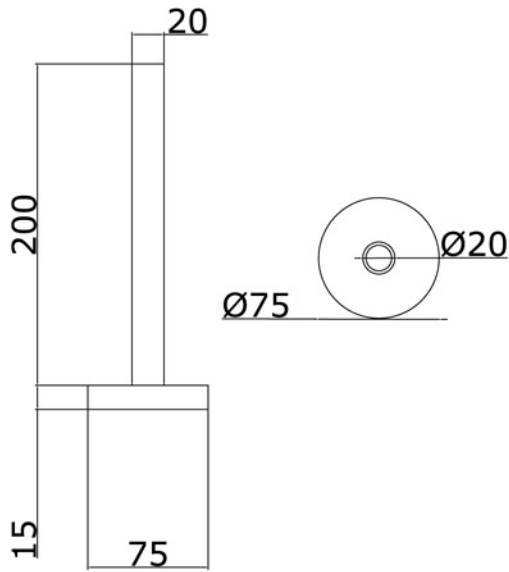

TOWELWARMER Collection	
Code	Description
9060-C 9061-I/N/O/OR 9061-B/ND/R	<b>Angel towel warmer 675x970 mm (430 W - 380 Kcal/h t 50°)</b>  Chrome Incalux, Nickel, Dark Gold, Rose Gold Bronze, Dark Nickel, Copper

Verona - Italy  
 tel. +39 045 8006917  
 fax. +39 045 8020111  
 gentry-home.com

TOWELWARMER Collection	
Code	Description
9127-C 9128-I/N/O/OR 9128-B/ND/R	<b>Valves (pair)</b> Chrome Incalux, Nickel, Dark Gold, Rose Gold Bronze, Dark Nickel, Copper <b>Fittings available</b> 12/14/16 copper 12/14/16 covered
9126	Electrical element complete with thermostatic control