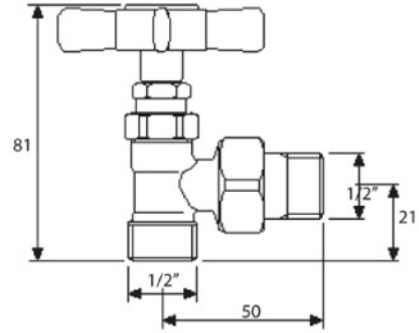

TOWELWARMER Collection	
Code	Description
9060-C 9061-I/N/O/OR 9061-B/ND/R	<b>Angel towel warmer 675x970 mm (430 W - 380 Kcal/h t 50°)</b>  Chrome Incalux, Nickel, Dark Gold, Rose Gold Bronze, Dark Nickel, Copper

Verona - Italy  
 tel. +39 045 8006917  
 fax. +39 045 8020111  
 gentry-home.com

TOWELWARMER Collection	
Code	Description
9127-C 9128-I/N/O/OR 9128-B/ND/R	<b>Valves (pair)</b> Chrome Incalux, Nickel, Dark Gold, Rose Gold Bronze, Dark Nickel, Copper <b>Fittings available</b> 12/14/16 copper 12/14/16 covered
9126	Electrical element complete with thermostatic control