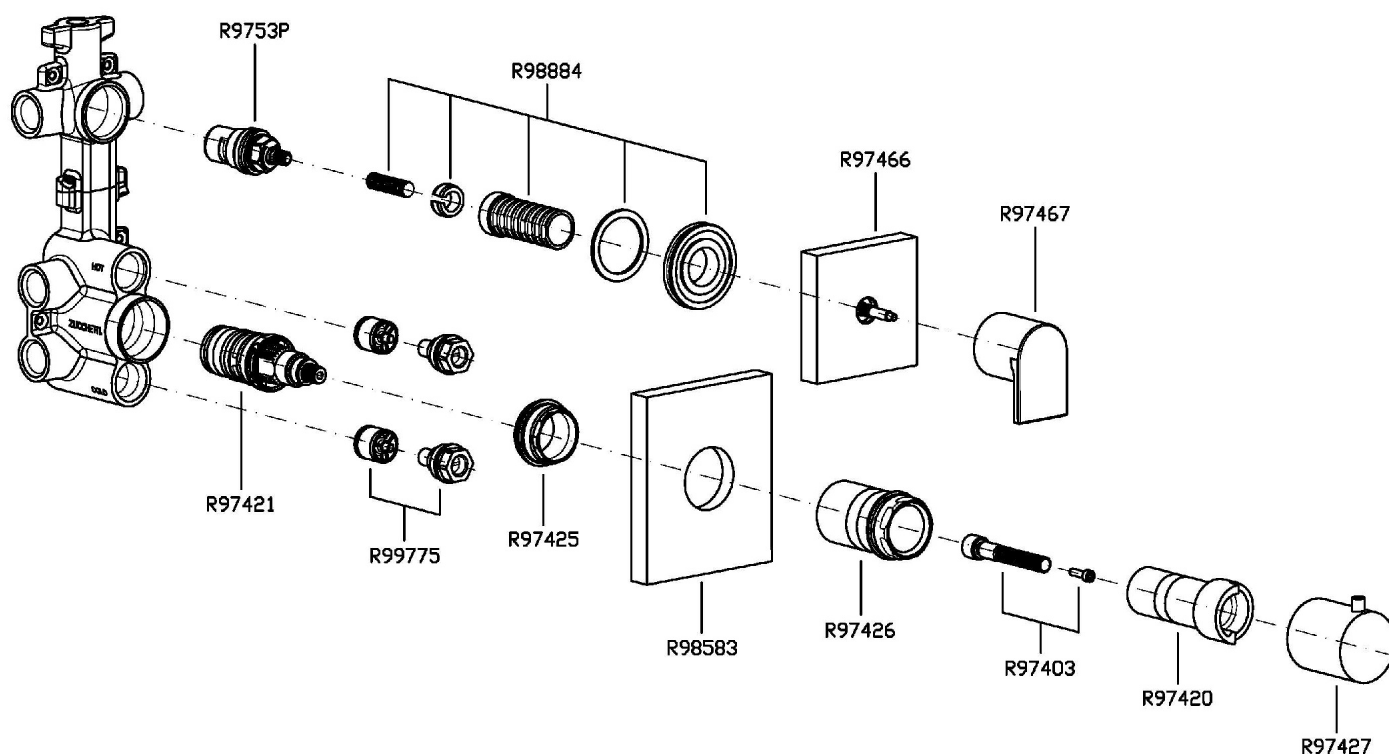

HIM

ZHI660

Esplosi / Exploded