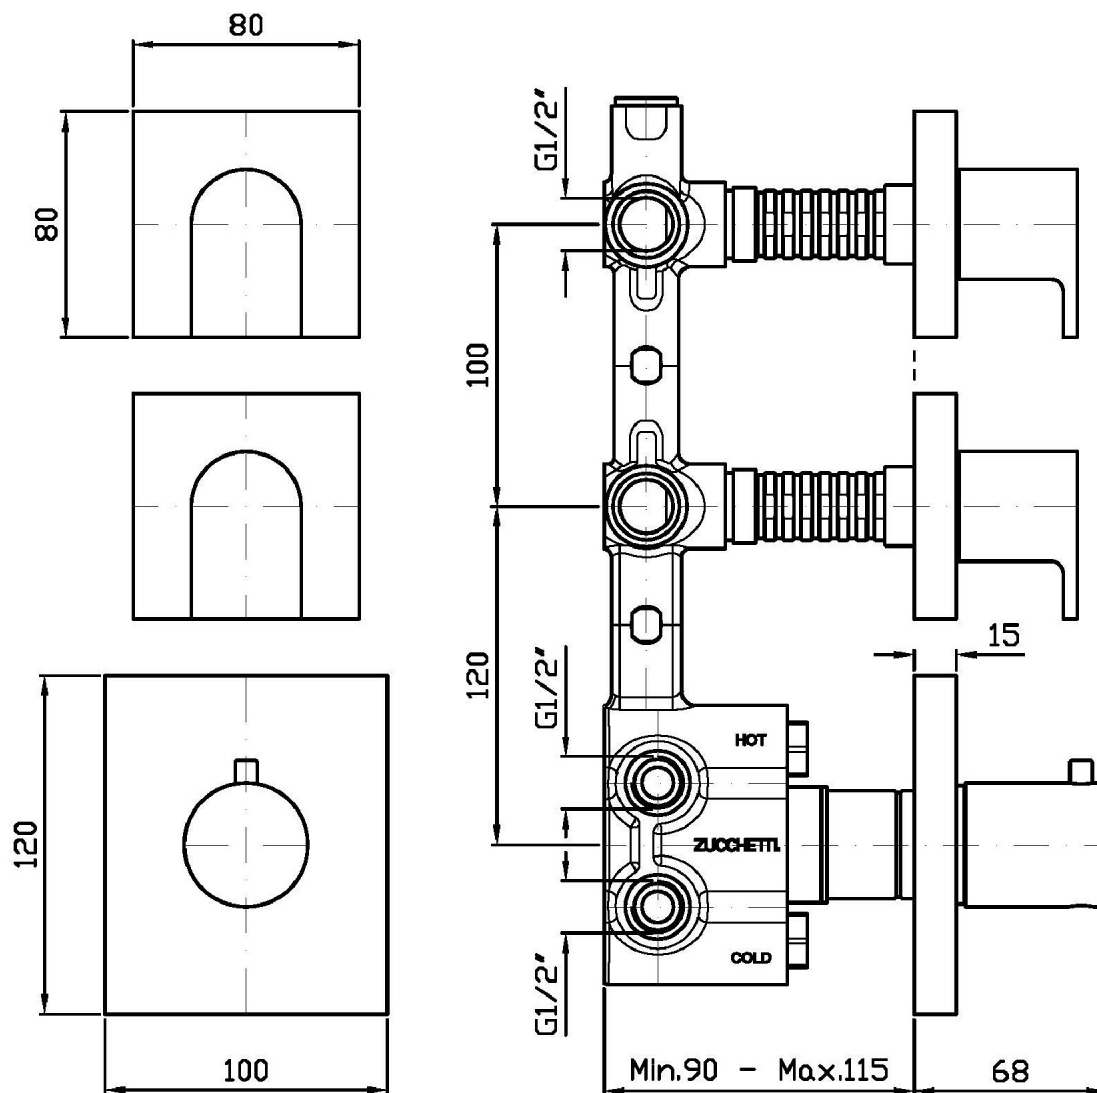

## HIM

ZHI660

Termostatico incasso doccia con 2 rubinetti d'arresto. / Built-in thermostatic shower mixer with 2 stop valves.

Termostatico incasso doccia da 1/2", con 2 rubinetti d'arresto.

1/2" built-in thermostatic shower mixer with 2 stop valves.

## HIM

ZHI660

Disegno Complessivo / Overall Drawing

#### Pesi e Misure / Weights and Sizes

Peso ( Kg ) Weight ( lb )	2,30 ( Kg )	5,07 ( lb )
Volume test ( dc3 ) - ( in3 )	11,01 ( dc3 )	671,87 ( in3 )
h ( mm ) - ( in )	90,00 ( mm )	3,54 ( in )
L1 ( mm ) - ( in )	335,00 ( mm )	13,19 ( in )
L2 ( mm ) - ( in )	365,00 ( mm )	14,37 ( in )