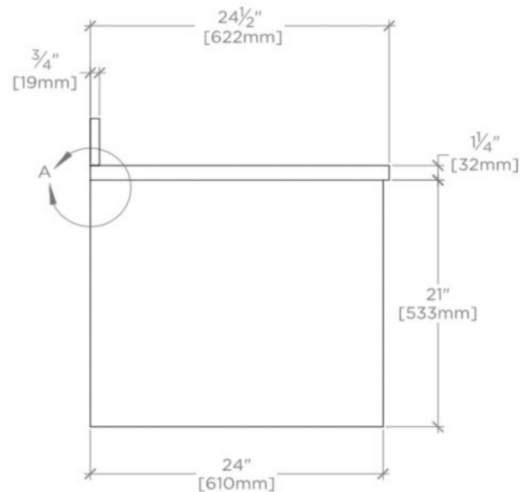

ALTA

ALVN05

Alta Single Floating Vanity 37" x 24 1/2" x 22 1/4" with Slab, 4" x 3/4" Backsplash, and Saxby Sink

FILEDESCRIPTION

TECHNICAL DETAILS

ADA Compliance: No
Adjustable Levelers / Feet: N
Bowl Shape: Oval
Depth to Overflow: 4 1/2"
Drain Hole Depth: 1 3/4"
Drain Hole Diameter: 1 3/4"
Fittings Hole Depth: 1 1/4"
Fittings Hole Diameter: 1 3/8"
Overflow Opening: Yes
Primary Material: Wood
Rough-in Supply Height Recommended: 21"
Rough-in Waste Height Recommended: 19"
Sink Visibility: N

WATERWORKS

ALTA

ALVN05

Alta Single Floating Vanity 37" x 24 1/2" x 22 1/4" with Slab, 4" x 3/4" Backsplash, and Saxby Sink

TOP VIEW

SCALE: 3/4"=1'-0"

DETAIL A

NOT TO SCALE

FRONT VIEW

SCALE: 3/4"=1'-0"

SIDE VIEW

SCALE: 3/4"=1'-0"