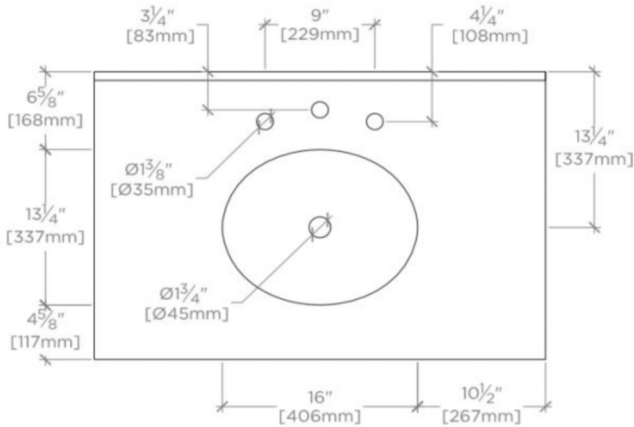

ALTA

ALVN05

Alta Single Floating Vanity 37" x 24 1/2" x 22 1/4" with Slab, 4" x 3/4" Backsplash, and Saxby Sink

FILEDESCRIPTION

TECHNICAL DETAILS

ADA Compliance: No
Adjustable Levelers / Feet: N
Bowl Shape: Oval
Depth to Overflow: 4 1/2"
Drain Hole Depth: 1 3/4"
Drain Hole Diameter: 1 3/4"
Fittings Hole Depth: 1 1/4"
Fittings Hole Diameter: 1 3/8"
Overflow Opening: Yes
Primary Material: Wood
Rough-in Supply Height Recommended: 21"
Rough-in Waste Height Recommended: 19"
Sink Visibility: N

WATERWORKS

ALTA

ALVN05

Alta Single Floating Vanity 37" x 24 1/2" x 22 1/4" with Slab, 4" x 3/4" Backsplash, and Saxby Sink

TOP VIEW

SCALE: 3/4"=1'-0"

DETAIL A

NOT TO SCALE

FRONT VIEW

SCALE: 3/4"=1'-0"

SIDE VIEW

SCALE: 3/4"=1'-0"