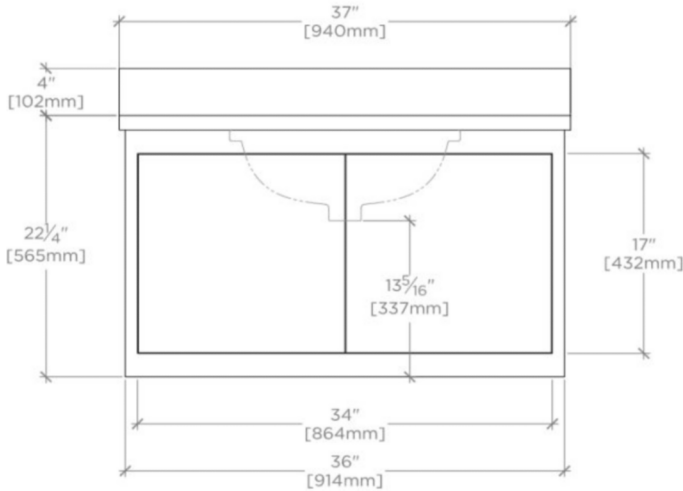

ALTA

ALVN05

Alta Single Floating Vanity 37" x 24 1/2" x 22 1/4" with Slab, 4" x 3/4" Backsplash, and Saxby Sink

FILEDESCRIPTION

TECHNICAL DETAILS

ADA Compliance: No
Adjustable Levelers / Feet: N
Bowl Shape: Oval
Depth to Overflow: 4 1/2"
Drain Hole Depth: 1 3/4"
Drain Hole Diameter: 1 3/4"
Fittings Hole Depth: 1 1/4"
Fittings Hole Diameter: 1 3/8"
Overflow Opening: Yes
Primary Material: Wood
Rough-in Supply Height Recommended: 21"
Rough-in Waste Height Recommended: 19"
Sink Visibility: N

WATERWORKS

ALTA

ALVN05

Alta Single Floating Vanity 37" x 24 1/2" x 22 1/4" with Slab, 4" x 3/4" Backsplash, and Saxby Sink

TOP VIEW

SCALE: 3/4"=1'-0"

DETAIL A

NOT TO SCALE

FRONT VIEW

SCALE: 3/4"=1'-0"

SIDE VIEW

SCALE: 3/4"=1'-0"