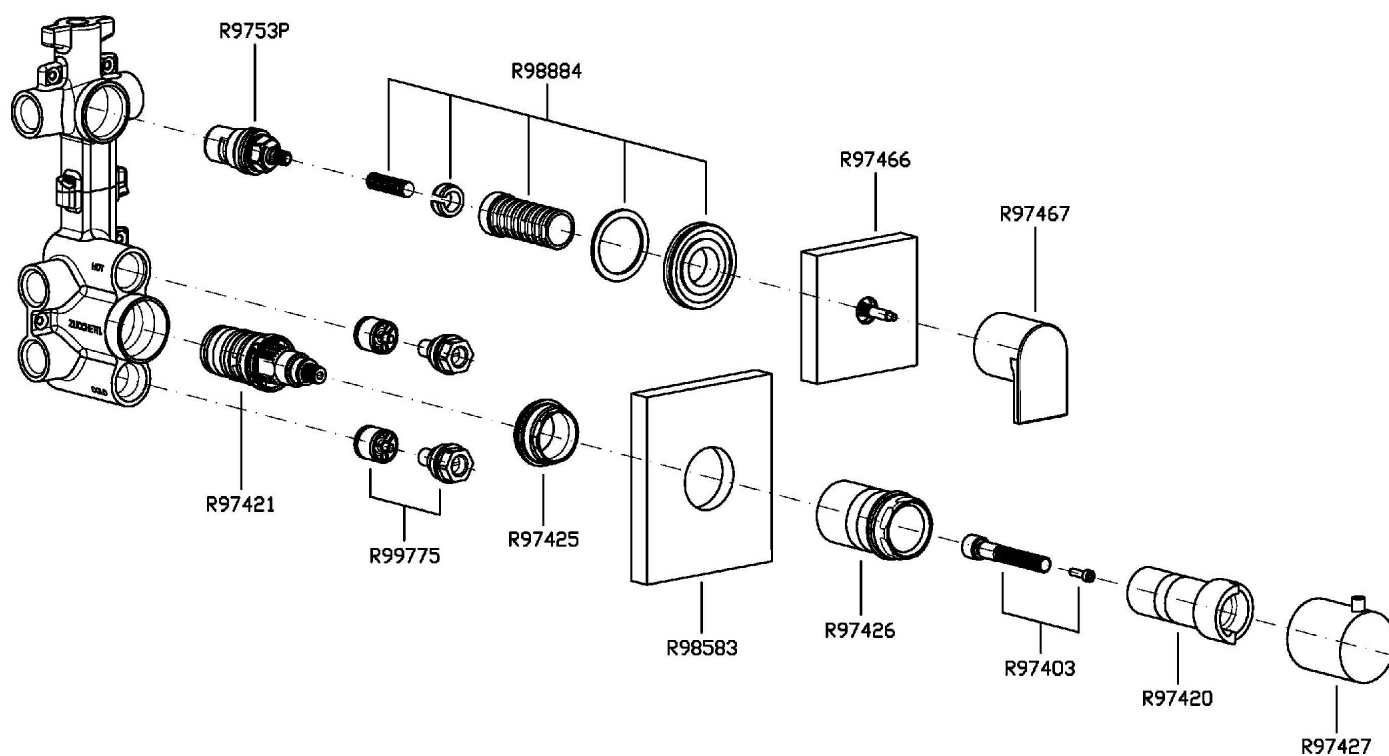

HIM

ZHI659

Esplosi / Exploded