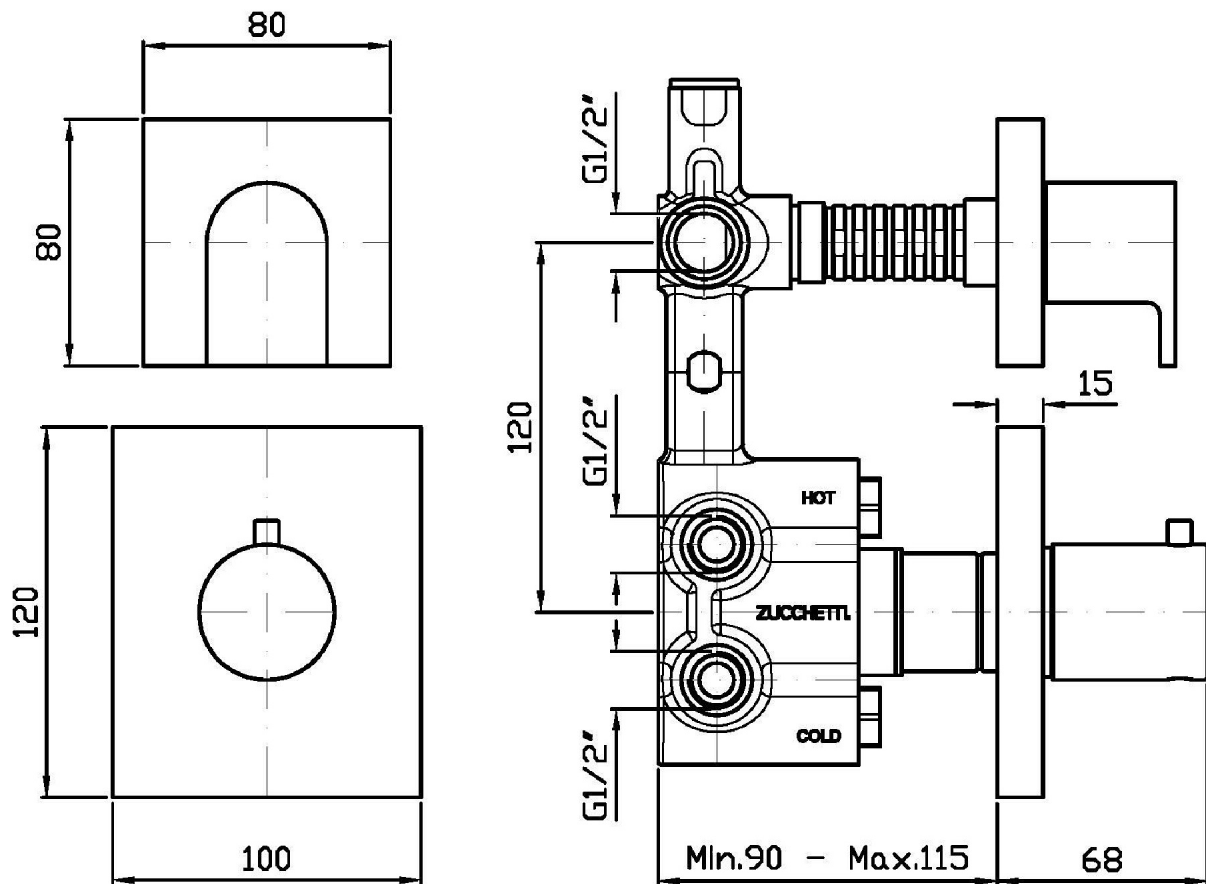

## HIM

ZHI659

Termostatico incasso doccia con rubinetto d'arresto. / Built-in thermostatic shower mixer with stop valve.

Termostatico incasso doccia da 1/2", con rubinetto d'arresto.

1/2" built-in thermostatic shower mixer with stop valve.

## HIM

ZHI659

Disegno Complessivo / Overall Drawing

## HIM

ZHI659

Pesi e Misure / Weights and Sizes

Peso ( Kg ) Weight ( lb )	2,00 ( Kg )	4,41 ( lb )
Volume test ( dc3 ) - ( in3 )	11,01 ( dc3 )	671,87 ( in3 )
h ( mm ) - ( in )	90,00 ( mm )	3,54 ( in )
L1 ( mm ) - ( in )	335,00 ( mm )	13,19 ( in )
L2 ( mm ) - ( in )	365,00 ( mm )	14,37 ( in )