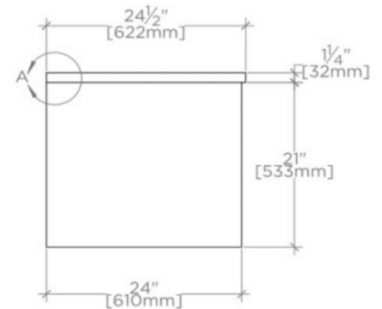

ALTA

ALVN06

Alta Double Floating Vanity 67" x 24 1/2" x 22 1/4" with Slab, 4" x 3/4" Backsplash, and Saxby Sinks

FILEDESCRIPTION

TECHNICAL DETAILS

ADA Compliance: No
Adjustable Levelers / Feet: N
Bowl Shape: Oval
Depth to Overflow: 4 1/2"
Drain Hole Depth: 1 3/4"
Drain Hole Diameter: 1 3/4"
Fittings Hole Depth: 1 1/4"
Fittings Hole Diameter: 1 3/8"
Overflow Opening: Yes
Primary Material: Wood
Rough-in Supply Height Recommended: 21"
Rough-in Waste Height Recommended: 19"
Sink Visibility: N

Includes Saxby sinks and choice of stocked stone tops in Carrara or Arabescato.

Install with or without backsplash (included)

WATERWORKS

ALTA

ALVN06

Alta Double Floating Vanity 67" x 24 1/2" x 22 1/4" with Slab, 4" x 3/4" Backsplash, and Saxby Sinks

TOP VIEW

SCALE: 1/2"=1'-0"

DETAIL A

NOT TO SCALE

FRONT VIEW

SCALE: 1/2"=1'-0"

SIDE VIEW

SCALE: 1/2"=1'-0"