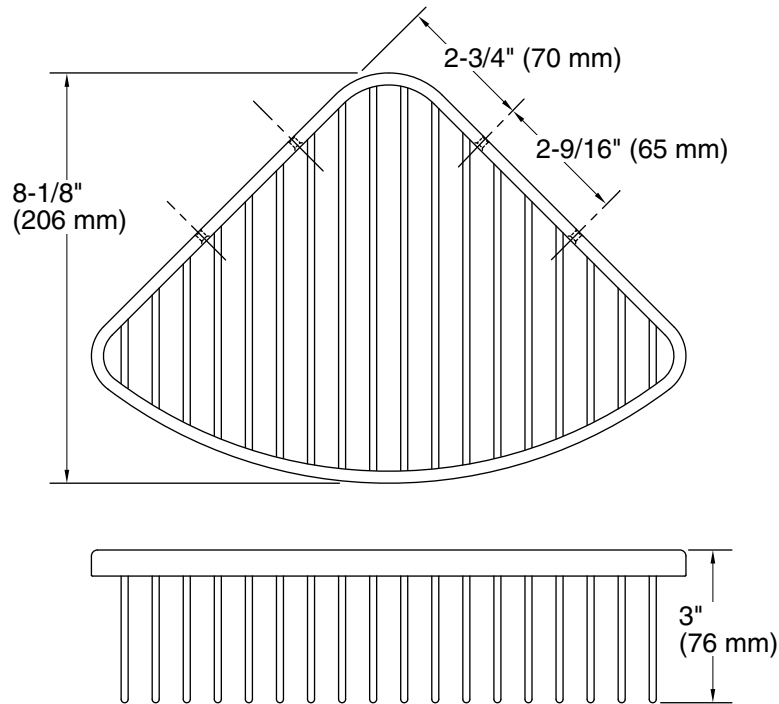

Technical Information

All product dimensions are nominal.

Material: Stainless Steel

Notes

Install this product according to the installation guide.

Shower basket must be mounted to a brace between the wall studs.

The screws (provided) must be attached to ceramic tile, cement board, or a brace between the wall studs.

If mounting on ceramic tile, do not position the screw locations of the shower basket on a grout line.

Apply silicone sealant into the drilled holes before securing the shower basket to the finished surface. This will reduce the risk of water damage behind the finished surface.