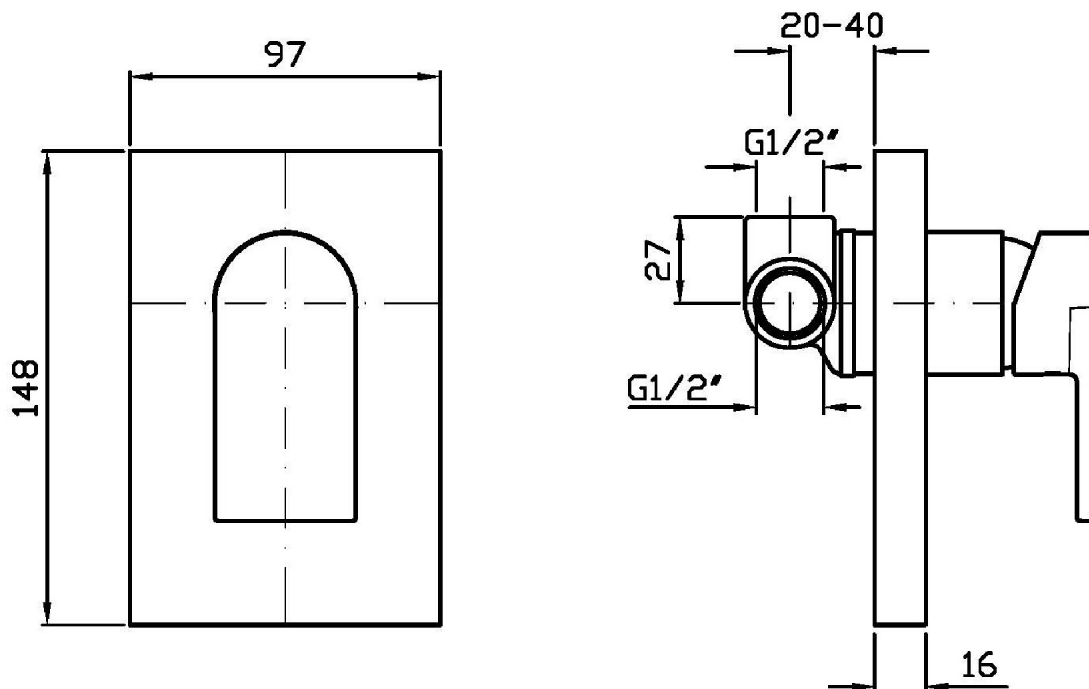

HIM

ZHI650

Disegno Complessivo / Overall Drawing