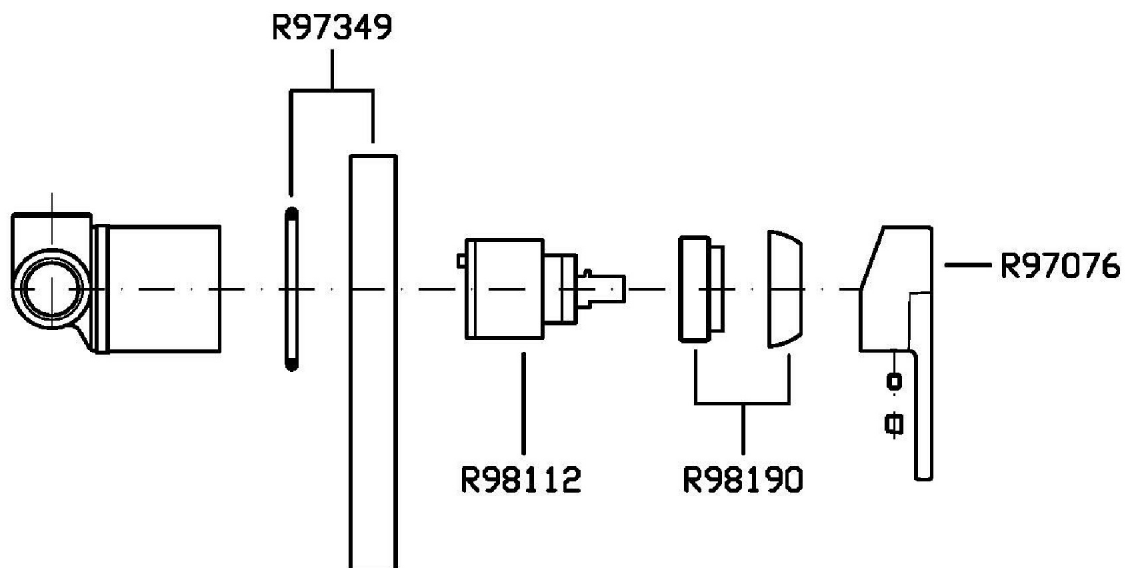

R99499

Parte incasso. / Built-in part.

Finiture / Finishes

Cromo / Chrome

P70

PVD Oro Rosa / PVD
Rose Gold

HIM

ZHI650

Disegno Complessivo / Overall Drawing

HIM

ZHI650

Esplosi / Exploded

HIM

ZHI650 Portate / Flowrates (lt/min)

PRESSIONE PRESSURE	1 BAR	2 BAR	3 BAR	4 BAR	5 BAR
USCITA PRIMARIA PRIMARY OUTLET <i>P1</i>	14	20	25	29	32
<i>P2</i>					
<i>P3</i>					
<i>P4</i>					
<i>P5</i>					

HIM

ZHI650 Pesì e Misure / Weights and Sizes

Peso (Kg) Weight (lb)	1,01 (Kg)	2,24 (lb)
Volume test (dc3) - (in3)	3,32 (dc3)	202,60 (in3)
h (mm) - (in)	93,00 (mm)	3,66 (in)
L1 (mm) - (in)	162,00 (mm)	6,38 (in)
L2 (mm) - (in)	220,00 (mm)	8,66 (in)