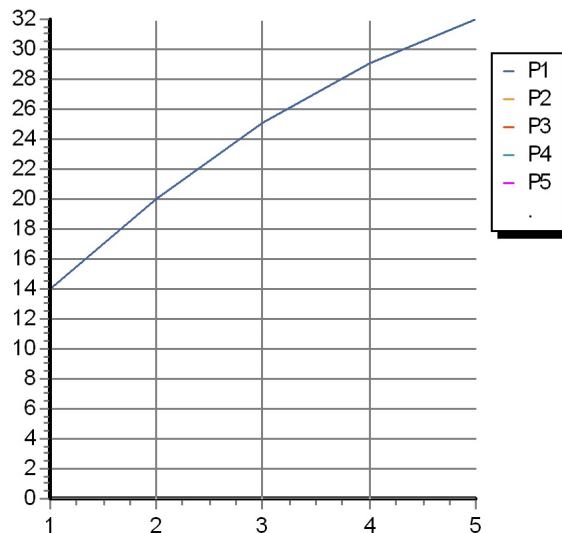

Disegno Complessivo / Overall Drawing

HIM

ZHI650

Esplosi / Exploded

HIM

ZHI650 Portate / Flowrates (lt/min)

PRESSIONE PRESSURE	1 BAR	2 BAR	3 BAR	4 BAR	5 BAR
USCITA PRIMARIA PRIMARY OUTLET <i>P1</i>	14	20	25	29	32
<i>P2</i>					
<i>P3</i>					
<i>P4</i>					
<i>P5</i>					

HIM

ZHI650 Pesì e Misure / Weights and Sizes

Peso (Kg) Weight (lb)	1,01 (Kg)	2,24 (lb)
Volume test (dc3) - (in3)	3,32 (dc3)	202,60 (in3)
h (mm) - (in)	93,00 (mm)	3,66 (in)
L1 (mm) - (in)	162,00 (mm)	6,38 (in)
L2 (mm) - (in)	220,00 (mm)	8,66 (in)