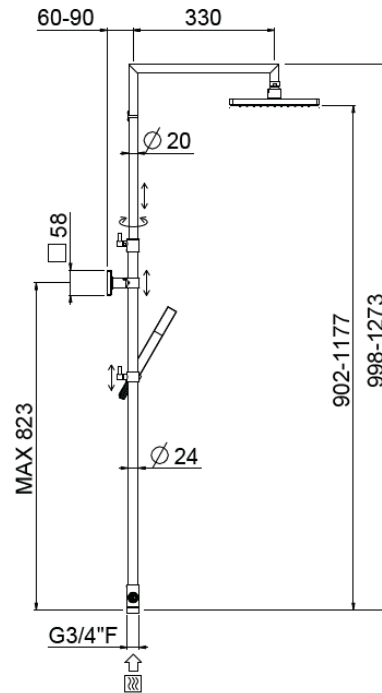

Corner telescopic 3/4" connection

Corner telescopic 3/4" connection, MySlim inspectable shower head
30474-CR

TECHNICAL INFORMATION

Turning shower column with adjustable mounting with articulated shower holder, 3/4 connection, adjustable upper holder and diverter. Non-liming inspectable square ultra-thin shower head 300x300 in chromed stainless steel. ABS non-liming one jet square shower. PVC smooth double anti-torsion flexible hose cm 150. CHROME

Flow rate:
? Doccia o soffione?

PICTURE

SPARE PARTS

FEATURES

Rain jet

Non-liming

adjustable telescopic shower column

ecologic

double anti-torsion

TECHNICAL DRAWING

FINISHINGS