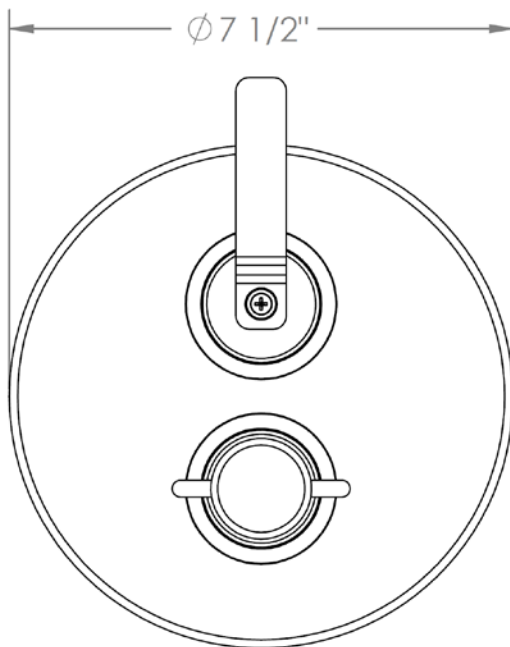

38-T20-EV4

Trim Kit Only for Thermostatic Valve with Built-In Control

For use with SS-TH2000, SS-TH4000 or SS-THVD2 thermostatic rough with built-in control

WATERMARK DESIGNS 7/12/2018