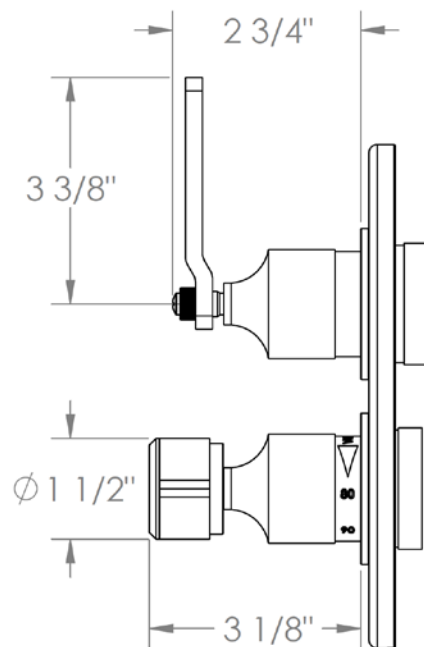

38-T20-EV4

Trim Kit Only for Thermostatic Valve with Built-In Control

For use with SS-TH2000, SS-TH4000 or SS-THVD2 thermostatic rough with built-in control

WATERMARK DESIGNS 7/12/2018