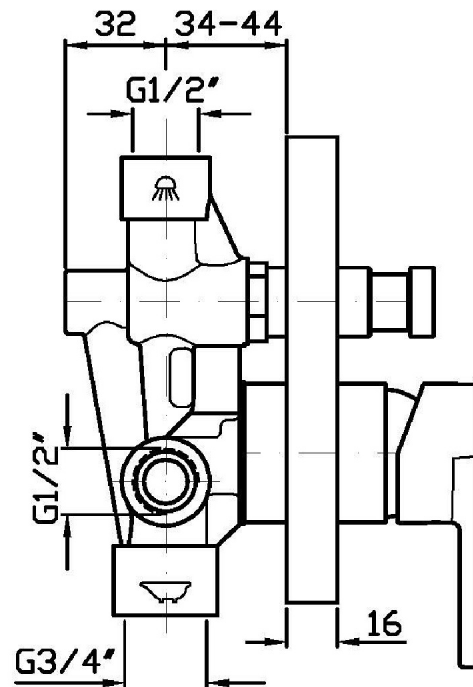

R99684

Parte incasso. / Built-in part.

Finiture / Finishes

Cromo / Chrome

P70

PVD Oro Rosa / PVD
Rose Gold

HIM

ZHI655

Disegno Complessivo / Overall Drawing

HIM

ZHI655

Esplosi / Exploded

HIM

ZHI655 Portate / Flowrates (lt/min)

PRESSIONE PRESSURE	1 BAR	2 BAR	3 BAR	4 BAR	5 BAR
USCITA PRIMARIA PRIMARY OUTLET <i>P1</i>	15	21	26	30	34
USCITA SECONDARIA SECONDARY OUTLET <i>P2</i>	13	18	21	26	30
<i>P3</i>					
<i>P4</i>					
<i>P5</i>					

HIM

ZHI655 Pesì e Misure / Weights and Sizes

Peso (Kg) Weight (lb)	0,98 (Kg)	2,16 (lb)
Volume test (dc3) - (in3)	3,32 (dc3)	202,60 (in3)
h (mm) - (in)	93,00 (mm)	3,66 (in)
L1 (mm) - (in)	162,00 (mm)	6,38 (in)
L2 (mm) - (in)	220,00 (mm)	8,66 (in)