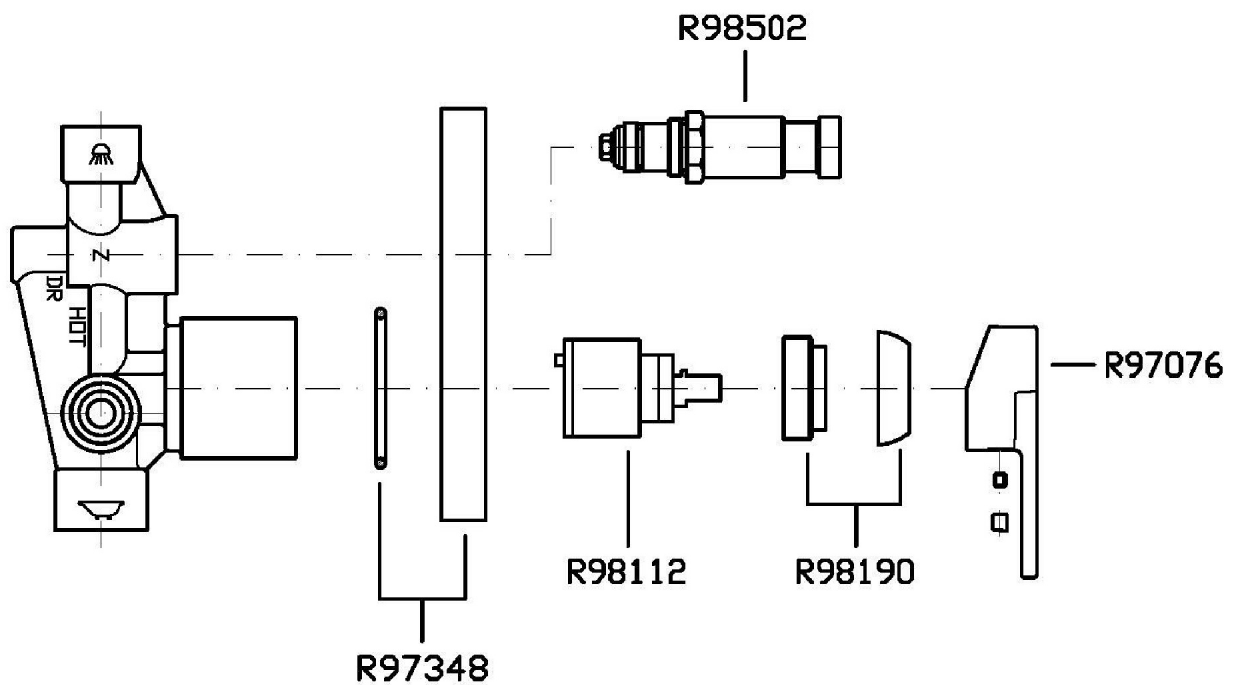

R99684

Parte incasso. / Built-in part.

Finiture / Finishes

Cromo / Chrome

P70

PVD Oro Rosa / PVD
Rose Gold

HIM

ZHI655

Disegno Complessivo / Overall Drawing

HIM

ZHI655

Esplosi / Exploded

HIM

ZHI655 Portate / Flowrates (lt/min)

PRESSIONE PRESSURE	1 BAR	2 BAR	3 BAR	4 BAR	5 BAR
USCITA PRIMARIA PRIMARY OUTLET <i>P1</i>	15	21	26	30	34
USCITA SECONDARIA SECONDARY OUTLET <i>P2</i>	13	18	21	26	30
<i>P3</i>					
<i>P4</i>					
<i>P5</i>					

HIM

ZHI655 Pesì e Misure / Weights and Sizes

Peso (Kg) Weight (lb)	0,98 (Kg)	2,16 (lb)
Volume test (dc3) - (in3)	3,32 (dc3)	202,60 (in3)
h (mm) - (in)	93,00 (mm)	3,66 (in)
L1 (mm) - (in)	162,00 (mm)	6,38 (in)
L2 (mm) - (in)	220,00 (mm)	8,66 (in)