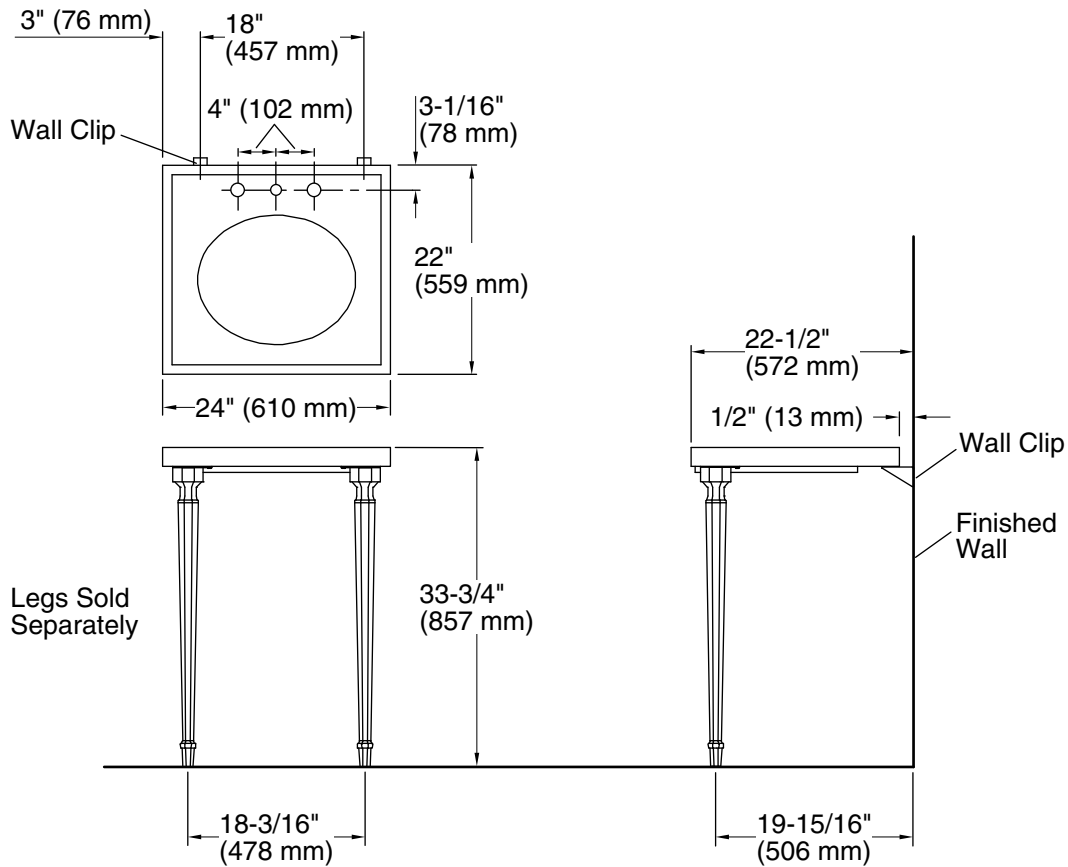

## Technical Information

All product dimensions are nominal.

## Notes

Install this product according to the installation guide.

Product is installed with 1/2" (13 mm) gap between wall and console table.