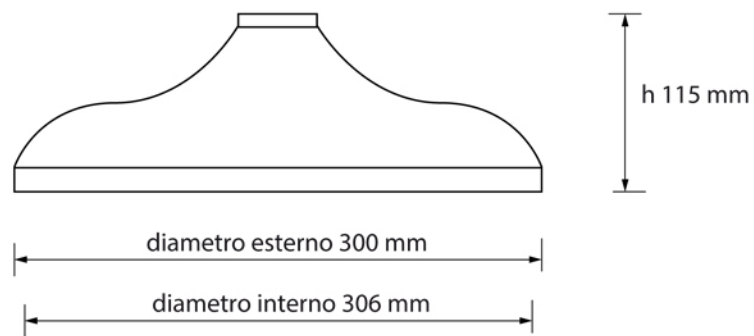

THAMES Collection	
Code	Description
0115-C 0116-I/N/O/OR 0116-B/ND/R	Shower rose 30 cm Chrome Incalux, Nickel, Dark Gold, Rose Gold Bronze, Dark Nickel, Copper

Verona - Italy
tel. +39 045 8006917
fax. +39 045 8020111
gentry-home.com