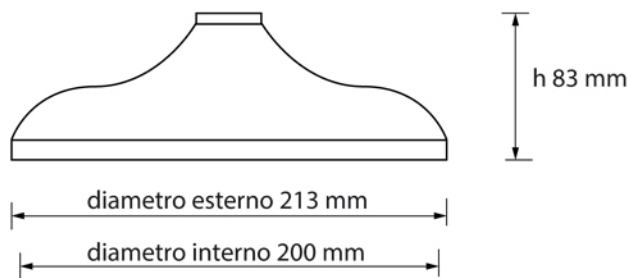

THAMES Collection	
Code	Description
8710-C 8711-I/N/O/OR 8711-B/ND/R	<b>Exposed riser pipe kit</b> Chrome Incalux, Nickel, Dark Gold, Rose Gold Bronze, Dark Nickel, Copper
8720-C 8721-I/N/O/OR 8721-B/ND/R	<b>Exposed diverter with cradle and hand shower</b> Chrome Incalux, Nickel, Dark Gold, Rose Gold Bronze, Dark Nickel, Copper

Verona - Italy  
tel. +39 045 8006917  
fax. +39 045 8020111  
gentry-home.com

THAMES Collection	
Code	Description
0113-C 0114-I/N/O/OR 0114-B/ND/R	<b>Shower rose 20 cm</b> Chrome Incalux, Nickel, Dark Gold, Rose Gold Bronze, Dark Nickel, Copper