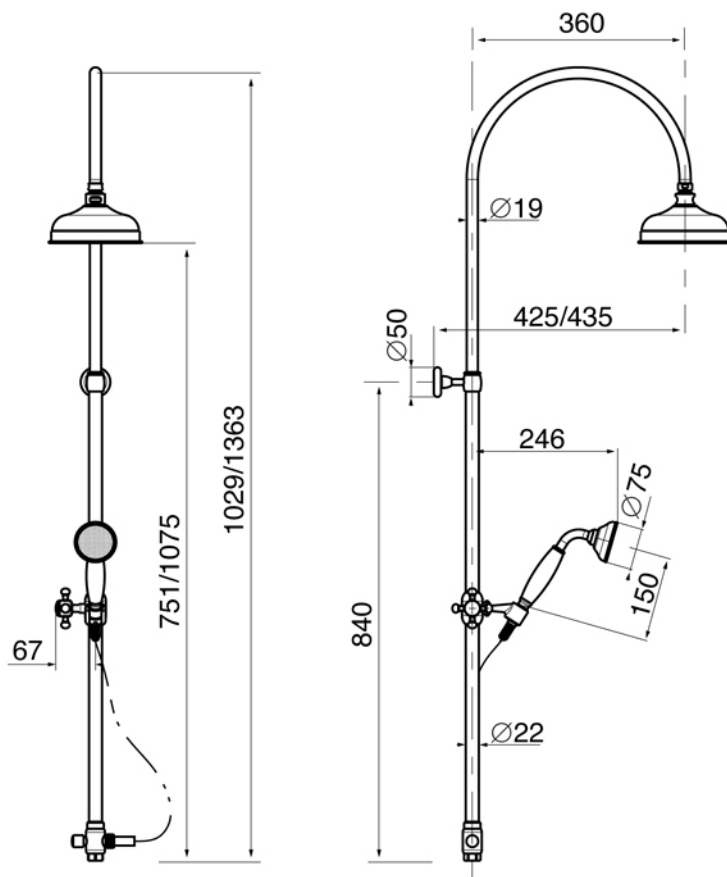

THAMES Collection	
Code	Description
8710-C 8711-I/N/O/OR 8711-B/ND/R	<b>Exposed riser pipe kit</b> Chrome Incalux, Nickel, Dark Gold, Rose Gold Bronze, Dark Nickel, Copper
8720-C 8721-I/N/O/OR 8721-B/ND/R	<b>Exposed diverter with cradle and hand shower</b> Chrome Incalux, Nickel, Dark Gold, Rose Gold Bronze, Dark Nickel, Copper

Verona - Italy  
tel. +39 045 8006917  
fax. +39 045 8020111  
gentry-home.com

THAMES Collection	
Code	Description
0113-C 0114-I/N/O/OR 0114-B/ND/R	<b>Shower rose 20 cm</b> Chrome Incalux, Nickel, Dark Gold, Rose Gold Bronze, Dark Nickel, Copper

**GH**  
GENTRY HOME

Verona - Italy  
tel. +39 045 8006917  
fax. +39 045 8020111  
gentry-home.com

THAMES Collection	
Code	Description
0115-C 0116-I/N/O/OR 0116-B/ND/R	<b>Shower rose 30 cm</b> Chrome Incalux, Nickel, Dark Gold, Rose Gold Bronze, Dark Nickel, Copper