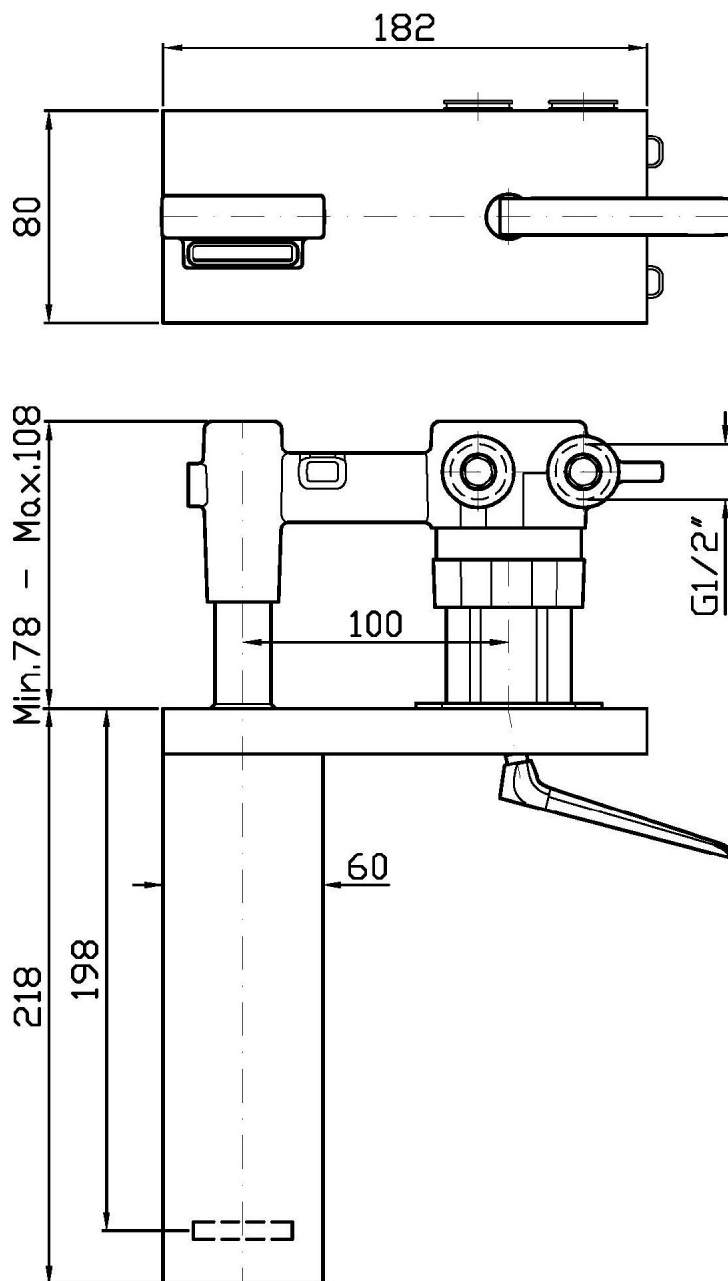

## HIM

ZHI642

Disegno Complessivo / Overall Drawing

### ZHI642 Pesi e Misure / Weights and Sizes

Peso ( Kg ) Weight ( lb )	3,60 ( Kg )	7,94 ( lb )
Volume test ( dc3 ) - ( in3 )	7,50 ( dc3 )	457,68 ( in3 )
h ( mm ) - ( in )	90,00 ( mm )	3,54 ( in )
L1 ( mm ) - ( in )	250,00 ( mm )	9,84 ( in )
L2 ( mm ) - ( in )	333,00 ( mm )	13,11 ( in )