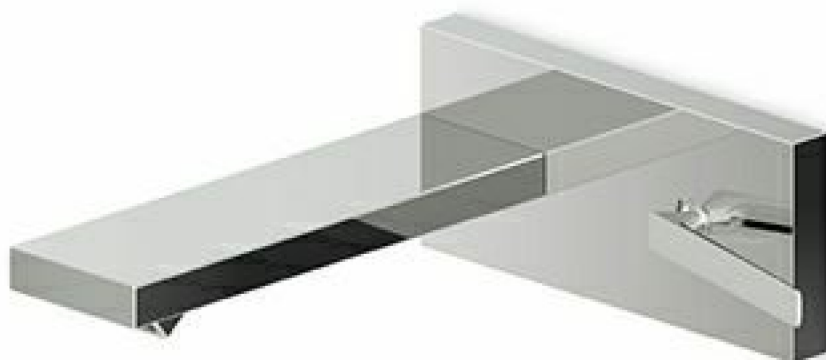

## HIM

ZHI642

Miscelatore monocomando incasso lavabo. / Built-in single lever basin mixer.

Miscelatore monocomando incasso lavabo con aeratore. Bocca L. 218 mm.

Built-in single lever basin mixer with aerator. Spout L. 218 mm.