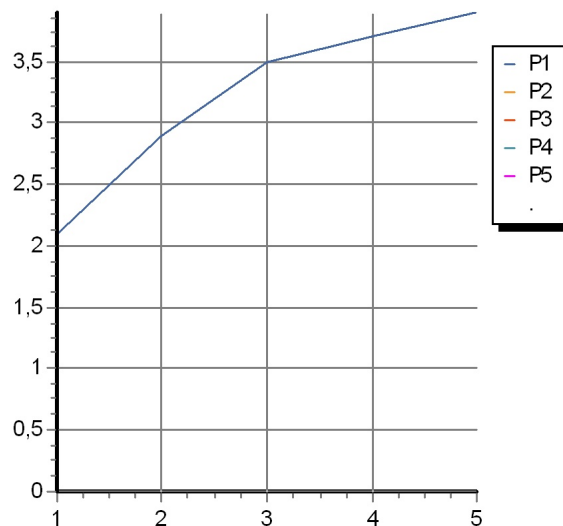

HIM

ZHI583

Esplosi / Exploded

HIM

ZHI583

Portate / Flowrates (lt/min)

PRESSIONE PRESSURE	1 BAR	2 BAR	3 BAR	4 BAR	5 BAR
P1 LAVABO BASIN	2,1	2,9	3,5	3,7	3,9
P2					
P3					
P4					
P5					

HIM

ZHI583

Pesi e Misure / Weights and Sizes

Peso (Kg) Weight (lb)	2,29 (Kg)	5,04 (lb)
Volume test (dc3) - (in3)	7,43 (dc3)	453,41 (in3)
h (mm) - (in)	90,00 (mm)	3,54 (in)
L1 (mm) - (in)	250,00 (mm)	9,84 (in)
L2 (mm) - (in)	330,00 (mm)	12,99 (in)