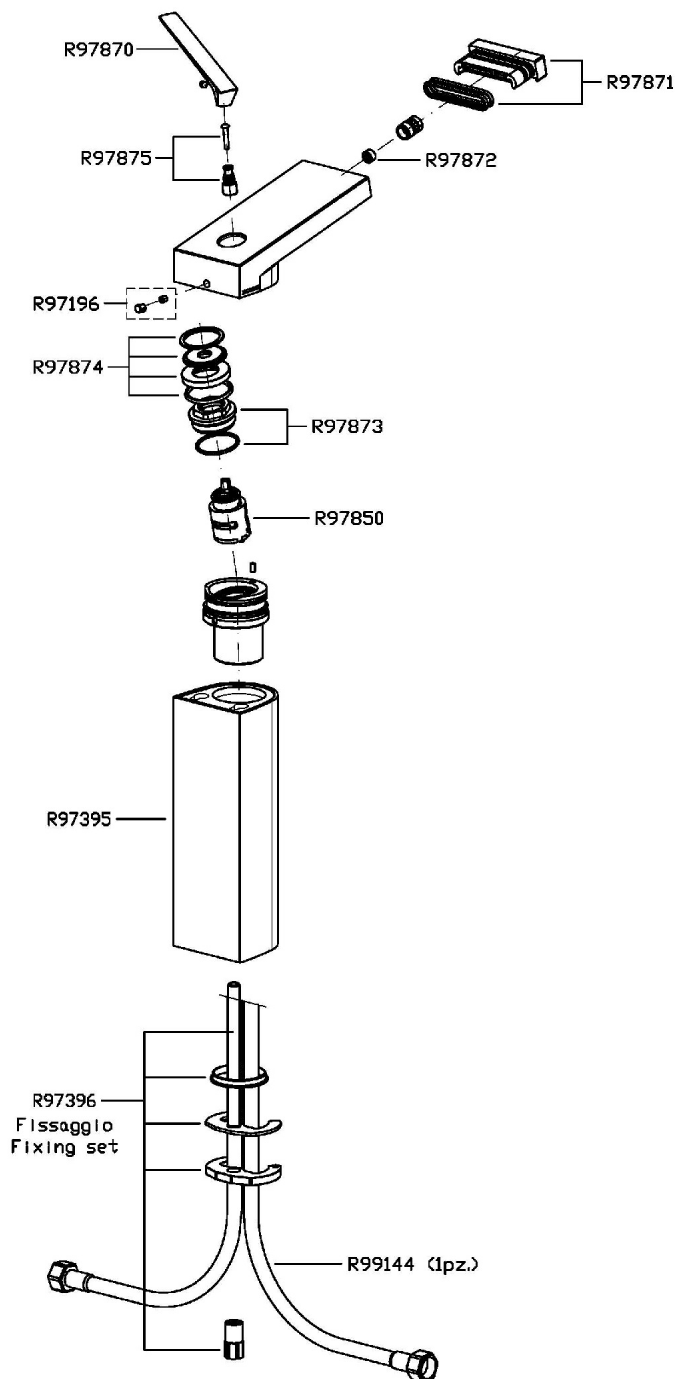

Single lever basin mixer with high spout, antispash, flexible tails, without pop-up waste.

Finiture / Finishes

Cromo / Chrome

P70

PVD Oro Rosa / PVD
Rose Gold

HIM

ZHI583

Disegno Complessivo / Overall Drawing

HIM

ZHI583

Esplosi / Exploded

HIM

ZHI583

Portate / Flowrates (lt/min)

PRESSIONE PRESSURE	1 BAR	2 BAR	3 BAR	4 BAR	5 BAR
P1 LAVABO BASIN	2,1	2,9	3,5	3,7	3,9
P2					
P3					
P4					
P5					

HIM

ZHI583

Pesi e Misure / Weights and Sizes

Peso (Kg) Weight (lb)	2,29 (Kg)	5,04 (lb)
Volume test (dc3) - (in3)	7,43 (dc3)	453,41 (in3)
h (mm) - (in)	90,00 (mm)	3,54 (in)
L1 (mm) - (in)	250,00 (mm)	9,84 (in)
L2 (mm) - (in)	330,00 (mm)	12,99 (in)