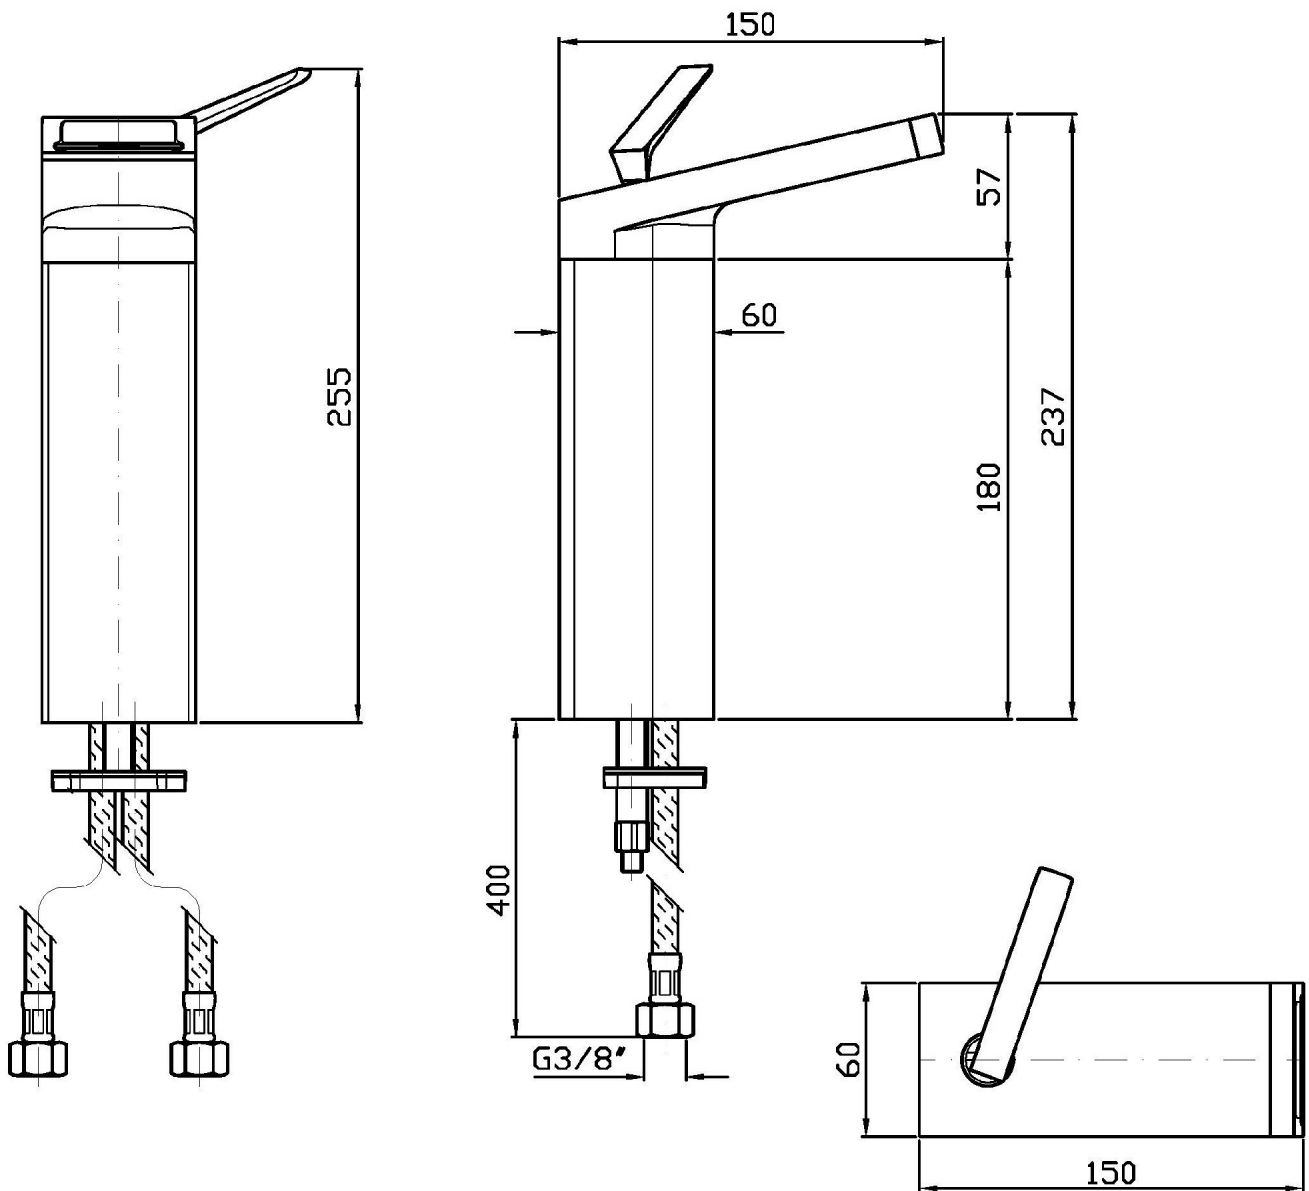

Single lever basin mixer with high spout, antispash, flexible tails, without pop-up waste.

Finiture / Finishes

Cromo / Chrome

P70

PVD Oro Rosa / PVD
Rose Gold

HIM

ZHI583

Disegno Complessivo / Overall Drawing

HIM

ZHI583

Esplosi / Exploded

HIM

ZHI583

Portate / Flowrates (lt/min)

PRESSIONE PRESSURE	1 BAR	2 BAR	3 BAR	4 BAR	5 BAR
P1 LAVABO BASIN	2,1	2,9	3,5	3,7	3,9
P2					
P3					
P4					
P5					

HIM

ZHI583

Pesi e Misure / Weights and Sizes

Peso (Kg) Weight (lb)	2,29 (Kg)	5,04 (lb)
Volume test (dc3) - (in3)	7,43 (dc3)	453,41 (in3)
h (mm) - (in)	90,00 (mm)	3,54 (in)
L1 (mm) - (in)	250,00 (mm)	9,84 (in)
L2 (mm) - (in)	330,00 (mm)	12,99 (in)