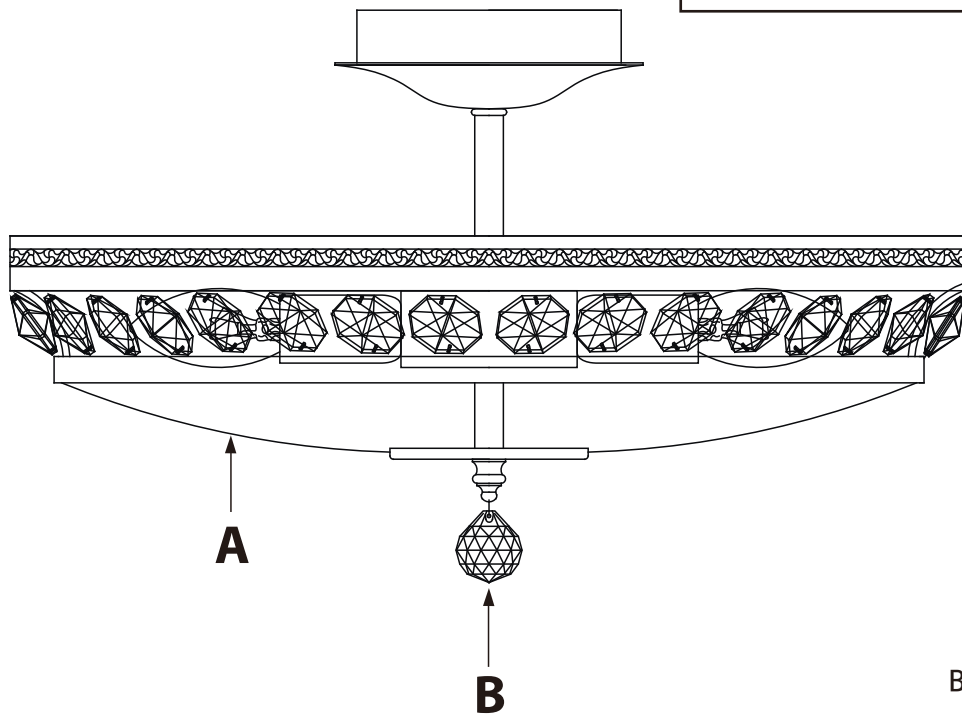

Instruction

Collection: Diamant crystal
Series: Otilia
Model: DIA700-CL-06-N
Pendant lamp

A=30
B=1

REMOVE COVER
BEFORE USING LAMP

– Pendant lamp

6 x E14 (60w)

MAYTONI
DECORATIVE LIGHTING

www.maytoni.de