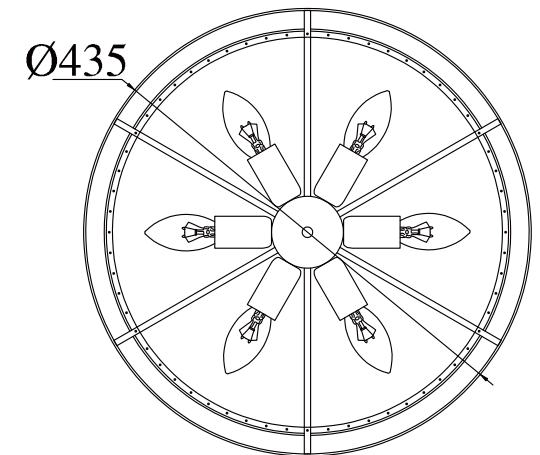

Instruction

Collection: Diamant crystal
Series: Otilia
Model: DIA700-CL-06-N
Pendant lamp

A=30
B=1

REMOVE COVER
BEFORE USING LAMP

– Pendant lamp

6 x E14 (60w)

MAYTONI
DECORATIVE LIGHTING

www.maytoni.de