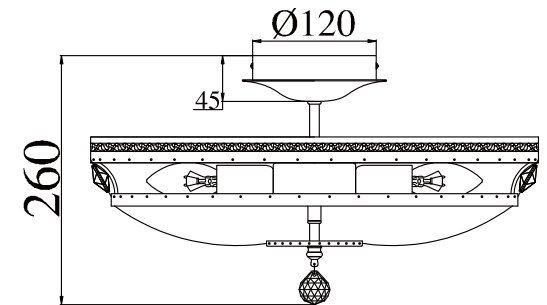

Instruction

Collection: Diamant crystal
Series: Otilia
Model: DIA700-CL-06-N
Pendant lamp

A=30
B=1

REMOVE COVER
BEFORE USING LAMP

– Pendant lamp

6 x E14 (60w)

MAYTONI
DECORATIVE LIGHTING

www.maytoni.de