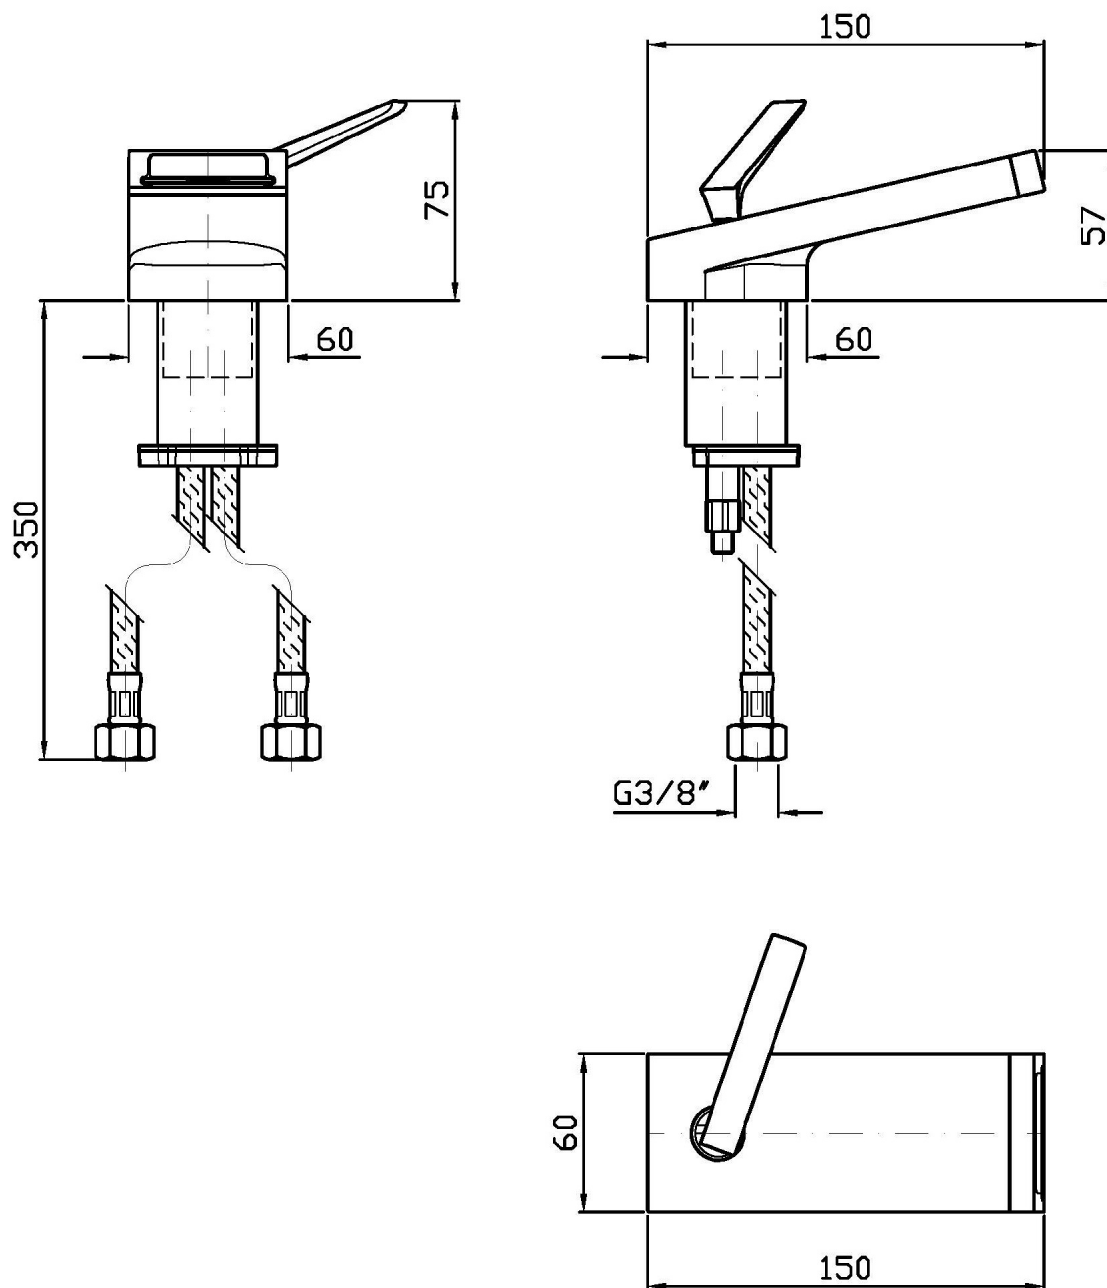

HIM

ZHI584

Disegno Complessivo / Overall Drawing