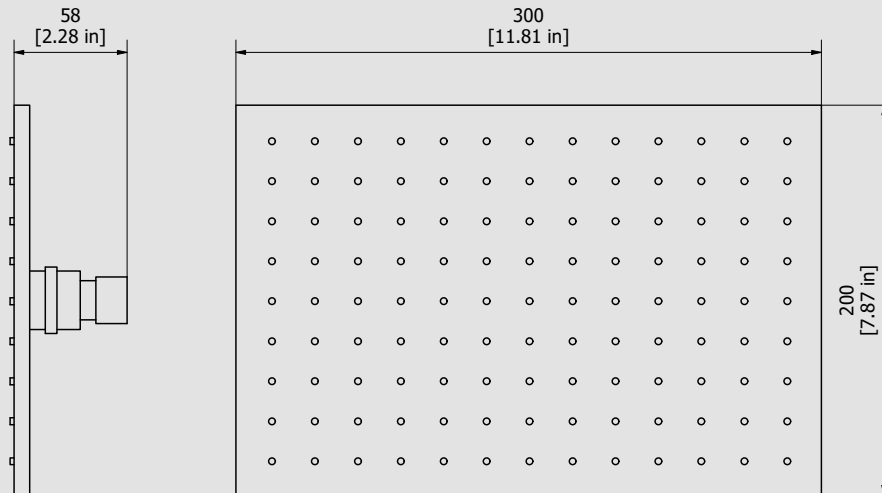

## MA032

Description

**Square showerhead 300x200 mm**

Box Dimensions

- mm

Weight

- kg

Finishes

Dimensions

Cartridge

-

Threaded fitting

**G1/2" F**

Aerator

-

Flow Rate (+/-10%)