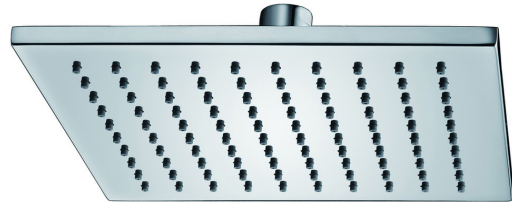

## MA032

Description

**Square showerhead 300x200 mm**

Box Dimensions

- mm

Weight

- kg

Finishes

- CC**  
CHROME
- PL**  
PLATINUM
- SS**  
BRUSHED  
NICKEL
- ON**  
NATURAL  
BRASS
- BO**  
MATT  
WHITE
- NP**  
MATT  
BLACK
- CF**  
BLACK  
CHROME
- CS**  
BRUSHED  
BLACK  
CHROME
- II**  
PALE  
GOLD
- IS**  
BRUSHED  
PALE GOLD
- RS**  
ROSE  
GOLD
- SR**  
BRUSHED  
ROSE GOLD
- OO**  
GOLD
- OS**  
BRUSHED  
GOLD
- RR**  
ANTIQUÉ  
COPPER
- BB**  
ANTIQUÉ  
BRONZE