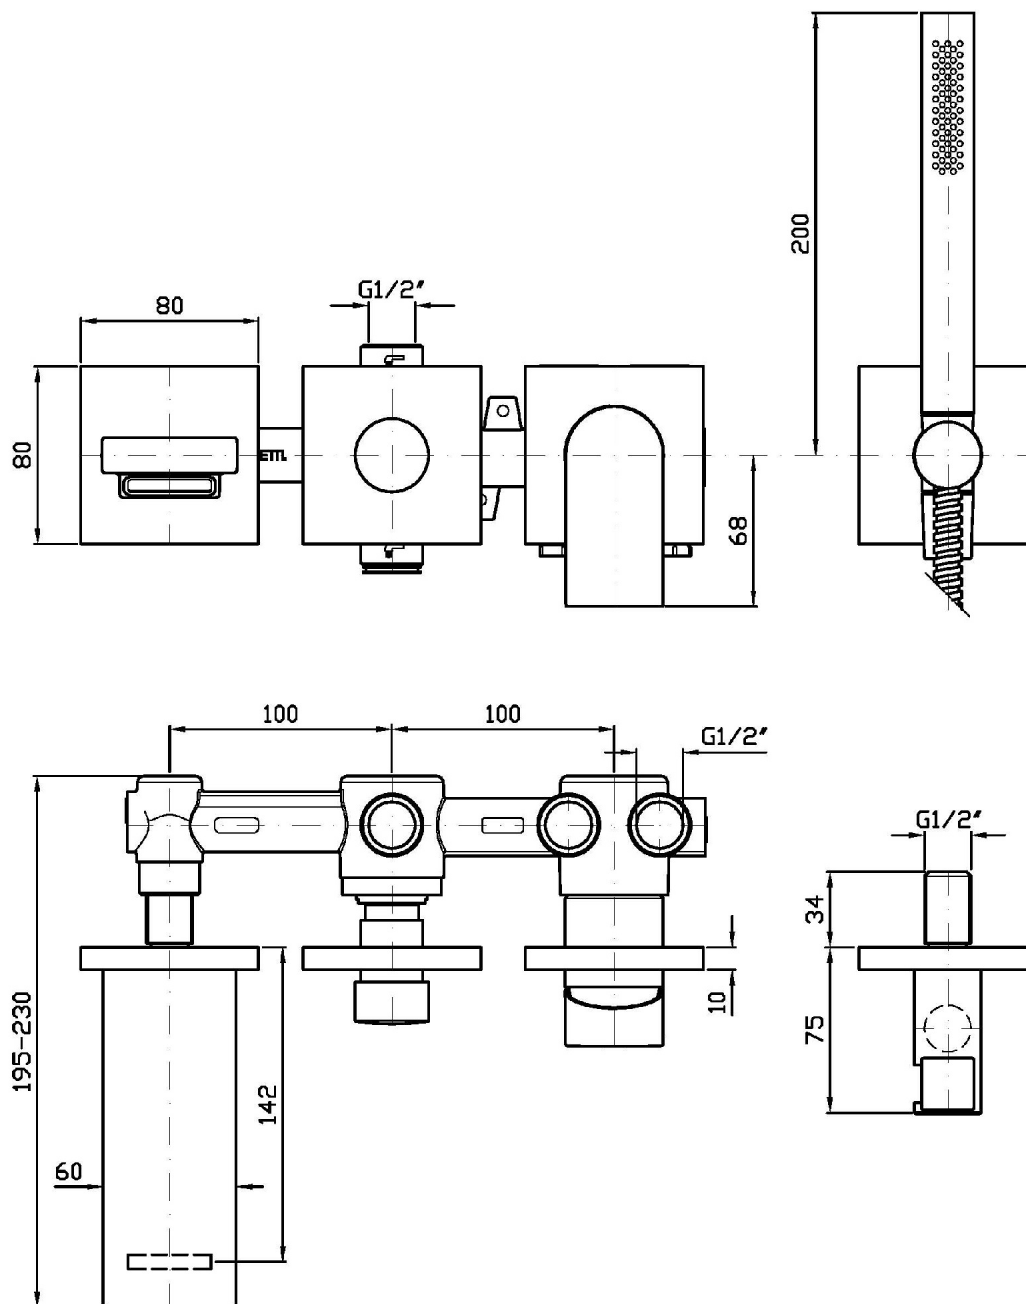

## HIM

ZHI451

Miscelatore monocomando incasso vasca doccia. / Built-in single lever bath-shower mixer.

Miscelatore monocomando incasso vasca doccia con deviatore a muro, doccetta Z94178, flessibile da 1500 mm, collegamenti.

Built-in single lever bath-shower mixer with diverter, handshower Z94178, shower hose 1500 mm, connections.

R97913

Parte incasso. / Built-in part.

## HIM

ZHI451

Disegno Complessivo / Overall Drawing

### ZHI451 Pesì e Misure / Weights and Sizes

Peso ( Kg ) Weight ( lb )	4,74 ( Kg )	10,45 ( lb )
Volume test ( dc3 ) - ( in3 )	11,01 ( dc3 )	671,87 ( in3 )
h ( mm ) - ( in )	90,00 ( mm )	3,54 ( in )
L1 ( mm ) - ( in )	335,00 ( mm )	13,19 ( in )
L2 ( mm ) - ( in )	365,00 ( mm )	14,37 ( in )