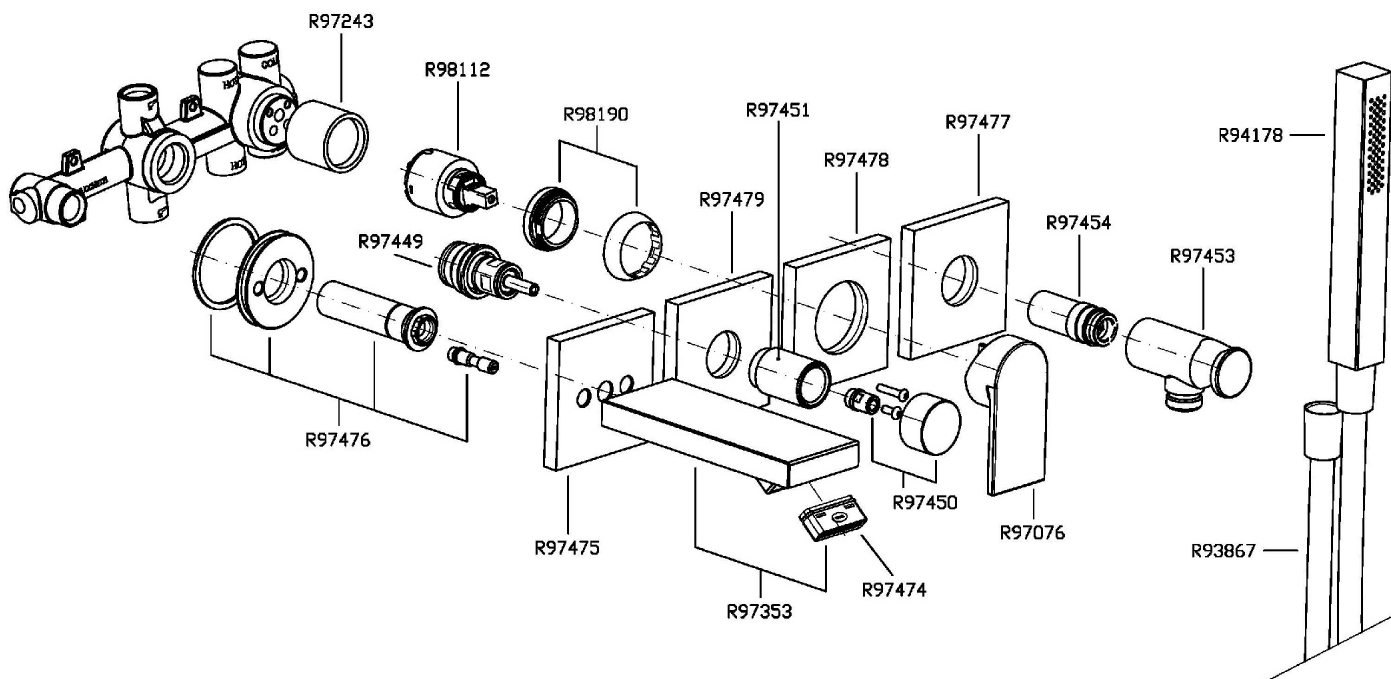

HIM

ZHI451

Esplosi / Exploded