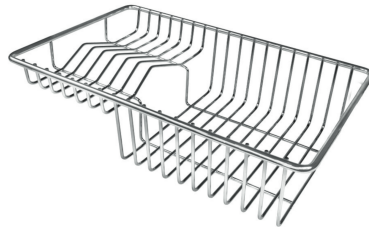

Small radius Bowls with squared shapes with a modern design and an increased capacity, for a minimal aesthetics connected with an extreme practicity.

TECHNICAL DATA

OPTIONAL ACCESSORIES

Glass chopping board 8631 300

HPDE Chopping board 8657 001

HPDE Twin chopping board 8644 101

Iroko-wood chopping board with stainless steel colander 8644 042

Iroko-wood sliding chopping board 8644 041

Stainless steel basket 8611 000

Stainless steel plate rack 8100 201

Stainless steel plate rack 8100 303

White bowl 8153 100

Graters kit with ring-holder and food collection tray 8159 101

Stainless steel perforated tray 8151 000

WARNING:

The accessories 8159101, 8100303,8151000 are only usable in combination with 8644101