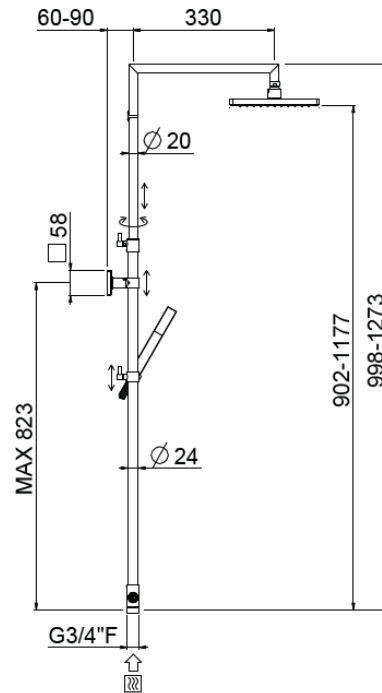

Corner telescopic 3/4" connection

Corner telescopic 3/4" connection, MySlim inspectable shower head
32473-CR

TECHNICAL INFORMATION

Turning shower column with adjustable mounting with articulated shower holder, 3/4 connection, adjustable upper holder and diverter. Non-liming inspectable square shower head 200x200 in brass/stainless steel. Brass non-liming inspectable one jet square shower. PVC smooth double anti-torsion flexible hose cm 150. CHROME

Flow rate:
? Doccia o soffione?

PICTURE

SPARE PARTS

FEATURES

Rain jet

Non-liming

adjustable telescopic shower column

ecologic

double anti-torsion

TECHNICAL DRAWING

FINISHINGS