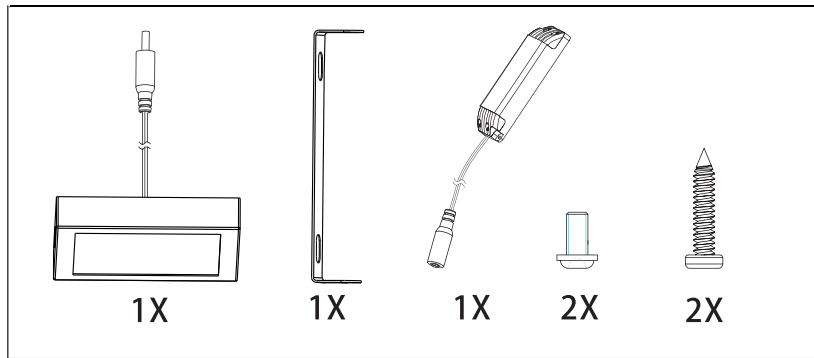

EGLO LED panel light

Art.-Nr.: 94073/94074
94077/94078

A

B

C

D

E

F