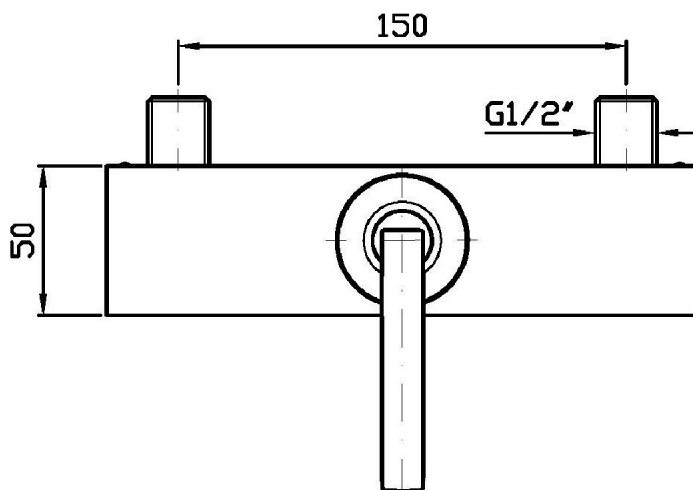

HIM

ZHI560

Disegno Complessivo / Overall Drawing