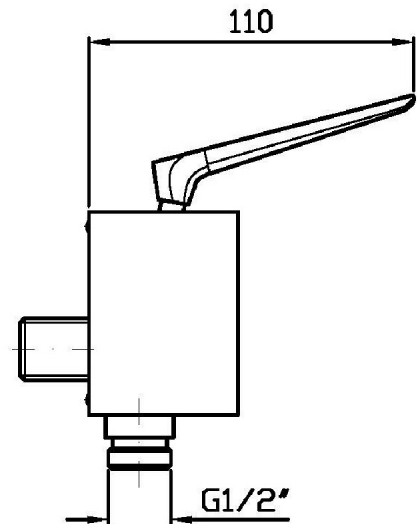

HIM

ZHI560

Disegno Complessivo / Overall Drawing