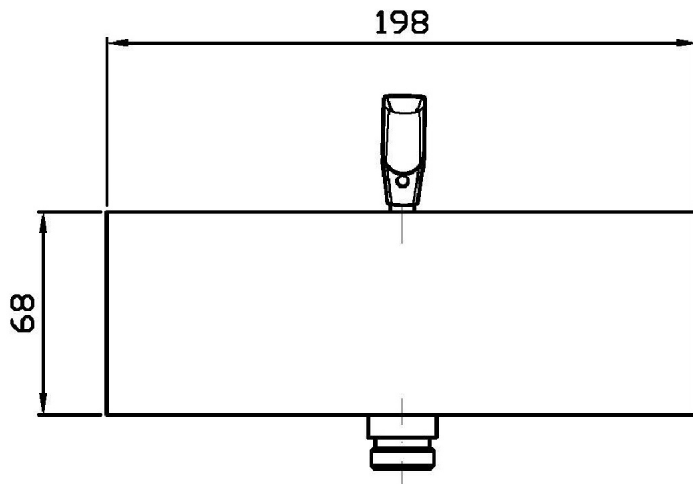

HIM

ZHI560

Disegno Complessivo / Overall Drawing