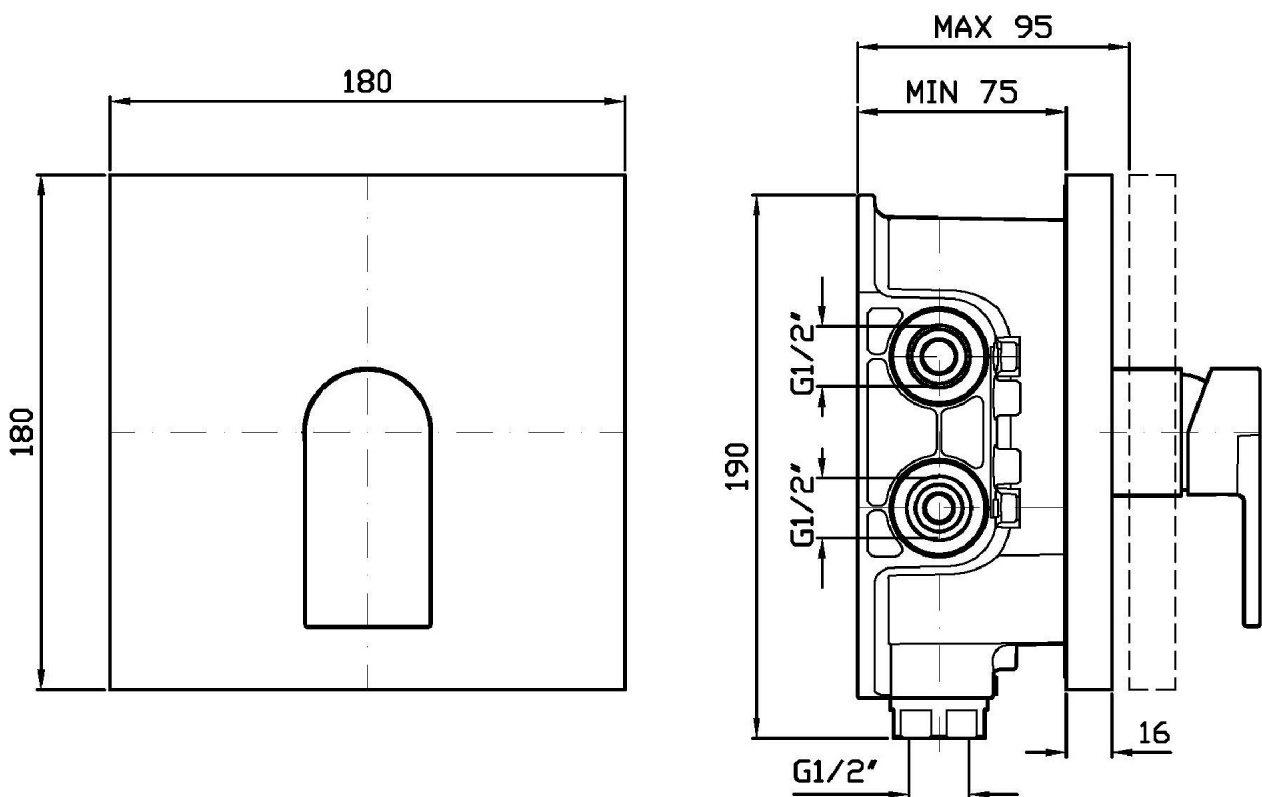

HIM

ZHI090

Disegno Complessivo / Overall Drawing