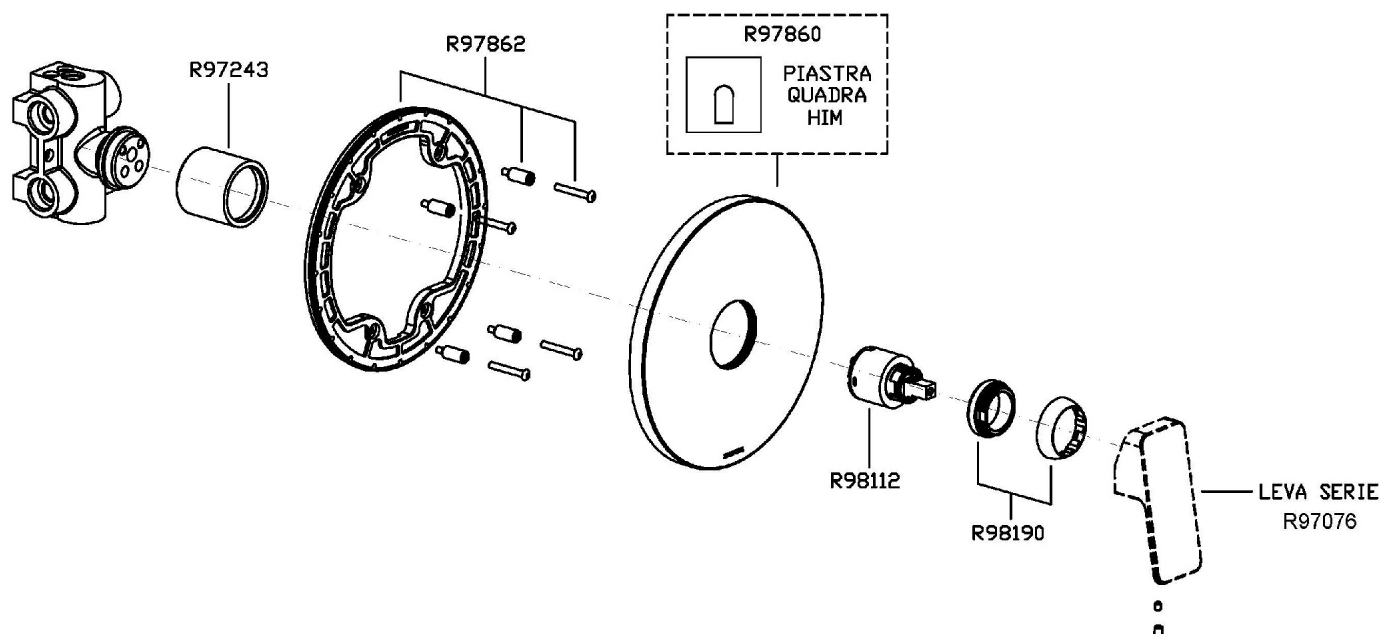

Built-in single lever shower mixer for Zetasystem (R97800) - universal built-in body.

R97800

Zetasystem - Corpo incasso universale /
Zetasystem - universal built-in body

Finiture / Finishes

Cromo / Chrome

HIM

ZHI090

Portate / Flowrates (lt/min)

PRESSIONE PRESSURE	1 BAR	2 BAR	3 BAR	4 BAR	5 BAR
USCITA PRIMARIA PRIMARY OUTLET <i>P1</i>	12	17	22	25	28
<i>P2</i>					
<i>P3</i>					
<i>P4</i>					
<i>P5</i>					

HIM

ZHI090

Pesi e Misure / Weights and Sizes

Peso (Kg) Weight (lb)	2,94 (Kg)	6,48 (lb)
Volume test (dc3) - (in3)	7,50 (dc3)	457,68 (in3)
h (mm) - (in)	90,00 (mm)	3,54 (in)
L1 (mm) - (in)	250,00 (mm)	9,84 (in)
L2 (mm) - (in)	333,00 (mm)	13,11 (in)