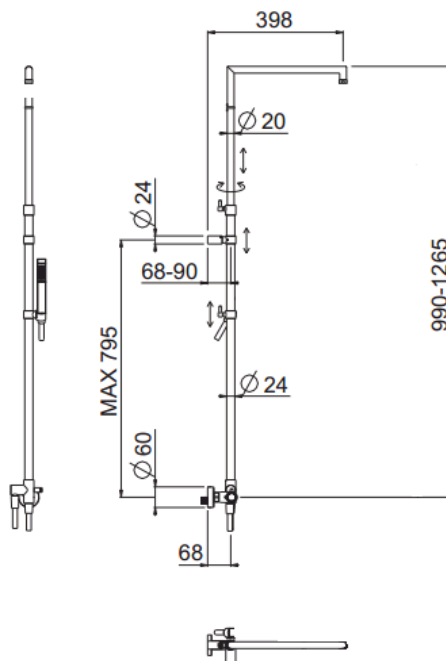

Rigoletto Square telescopic exposed

Rigoletto Square telescopic exposed single shower column
00-0830Q-CR

TECHNICAL INFORMATION

Telescopic shower column with integrated diverter, turning bar with adjustable mounting. Without mixer, shower and shower head. Smooth double anti-torsion PVC flexible hose, cm 150. CHROME

Flow rate:
x rubinetto

FEATURES

double anti-torsion

adjustable telescopic shower column

inspectable square

PICTURE

TECHNICAL DRAWING

SPARE PARTS