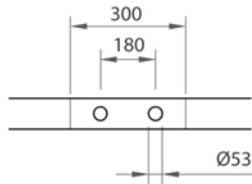

* Option

Rim detail

| CAST IRON BATHTUB Collection | |
|------------------------------|---|
| Code | Description |
| 9131 | Cast iron bathtub 1780x800 (Kg. 246 - Lt. 240) Without tap holes, external unfinished |
| 103 | External painting External painting White |
| 105 | External painting RAL |