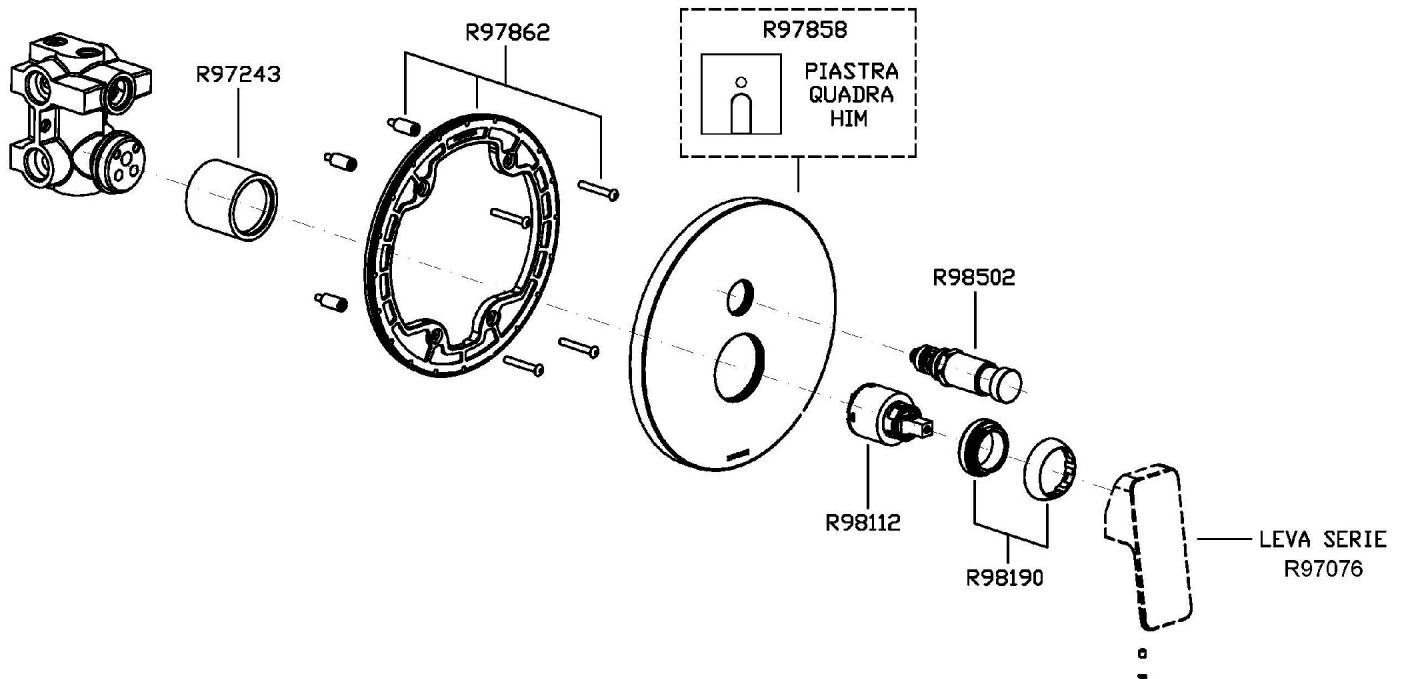

Built-in single lever bath shower mixer with diverter for Zetasystem (R97800) - universal built-in body.

R97800

Zetasystem - Corpo incasso universale /
Zetasystem - universal built-in body

Finiture / Finishes

Esplosi / Exploded

HIM

ZHI096

Portate / Flowrates (lt/min)

PRESSIONE PRESSURE	1 BAR	2 BAR	3 BAR	4 BAR	5 BAR
USCITA PRIMARIA PRIMARY OUTLET <i>P1</i>	12	17	22	25	28
USCITA SECONDARIA SECONDARY OUTLET <i>P2</i>	11	16	21	24	27
<i>P3</i>					
<i>P4</i>					
<i>P5</i>					

HIM

ZHI096

Pesi e Misure / Weights and Sizes

Peso (Kg) Weight (lb)	3,22 (Kg)	7,10 (lb)
Volume test (dc3) - (in3)	7,50 (dc3)	457,68 (in3)
h (mm) - (in)	90,00 (mm)	3,54 (in)
L1 (mm) - (in)	250,00 (mm)	9,84 (in)
L2 (mm) - (in)	333,00 (mm)	13,11 (in)