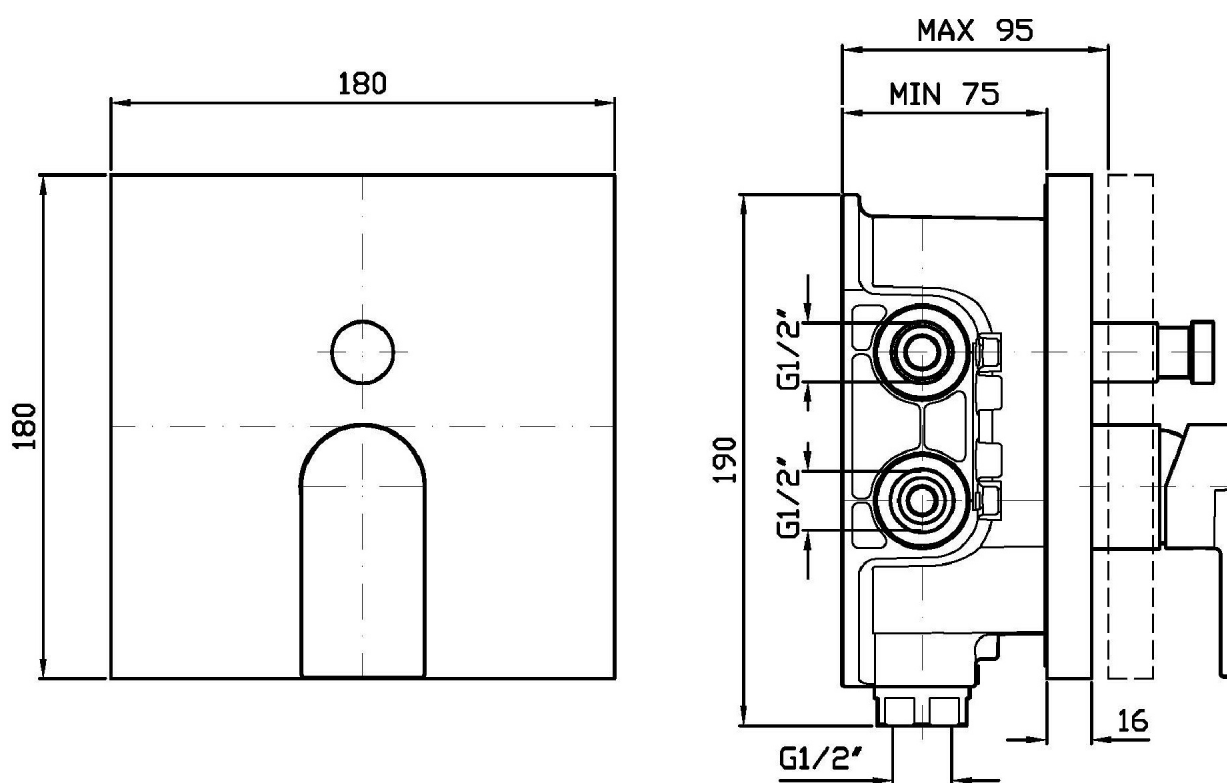

HIM

ZHI096

Disegno Complessivo / Overall Drawing