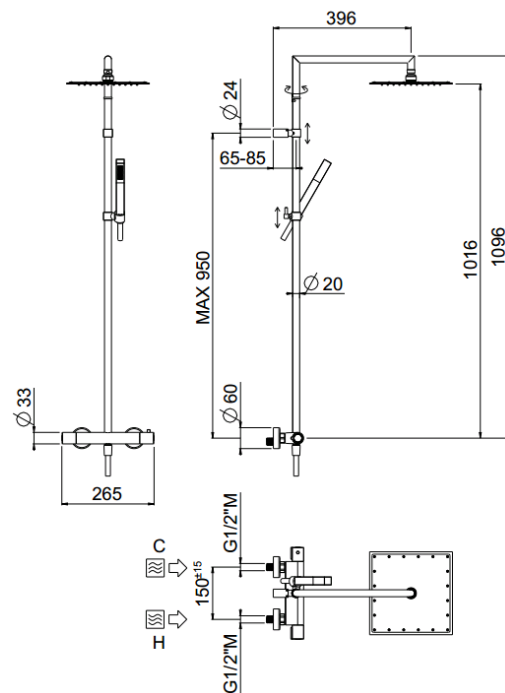

## TECHNICAL INFORMATION

Shower column including exposed thermostatic mixer with diverter, turning bar with adjustable mounting. Non-liming inspectable square ultra-thin shower head 300x300 in chromed stainless steel. ABS non-liming one jet square shower. Smooth double anti-torsion PVC flexible hose, cm 150. CHROME

## TECHNICAL DRAWING