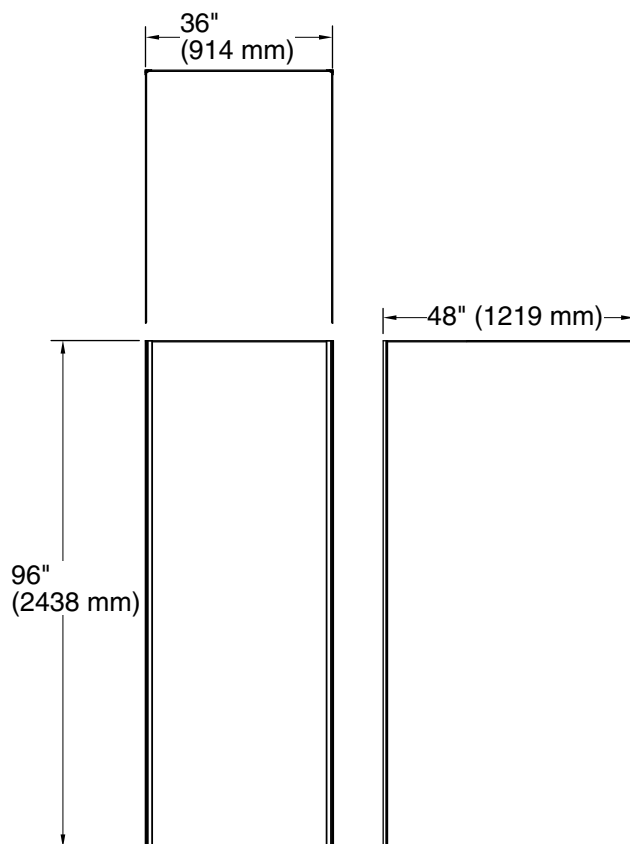

Features

- Includes two 36" x 96" walls, one 48" x 96" wall, and two 96" corner joints.
- No need to install trim. Factory-installed edge provides a finished look for walls.
- Joint system hides caulk and silicone, leaving fewer places for mold to grow and simplifying cleaning.
- Coordinates with Choreograph shower accessories and storage (sold separately).

Installation

- In-field trimmable.
- Adheres to water-resistant wallboard.
- For a 48" x 36" x 96" three-wall alcove or smaller.
- Intended for following use – residential (single family & multifamily) and hotel guest rooms.

Included Components

Product consists of:

K-97603 48"x96" Wall Panel
K-97601 36"x96" Wall Panel
K-97601 36"x96" Wall Panel
K-97635 96" Corner Joint

Codes/Standards

ASTM E162
ASTM E662

KOHLER® Limited Warranty – Choreograph™ Walls and Accessories

Technical Information

All product dimensions are nominal.

Installation: Three-wall alcove

Material Thickness: 3/16" (5 mm)

Notes

Measure your actual product for rough-in details.

Install this product according to the installation instructions.