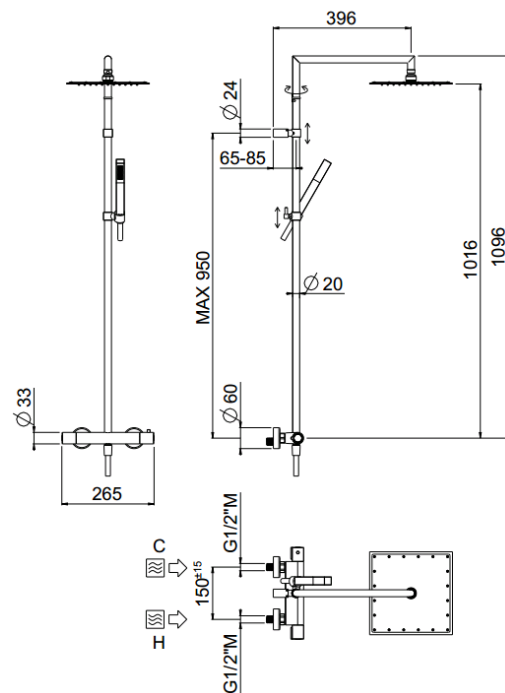

## TECHNICAL INFORMATION

Shower column including exposed thermostatic mixer with diverter, turning bar with adjustable mounting. Non-liming inspectable square ultra-thin shower head 240x240 in chromed stainless steel. ABS non-liming one jet square shower. Smooth double anti-torsion PVC flexible hose, cm 150. CHROME

## TECHNICAL DRAWING