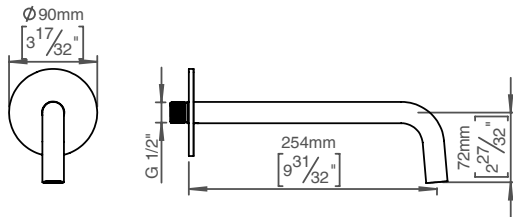

Spout 250 mm

Qtoo collection

Product 250mm projection, Ø90mm, satin finish.

Tender text QTOO collection, spout, 9 27/32"-250mm, projection, rose diameter 3 1/2"-90mm. Manufactured in the highest quality marine grade, AISI 316 stainless steel, protecting against high levels of corrosion. 20 year warranty.

Product specification Spout projection: 250mm - 9 27/32"
 Fixed spout
 Spout diameter: Ø22mm - 7/8"
 Built in aerator
 Rose diameter: Ø90mm - 3 1/2"
 1/2" connection
 Max. Water flow rate: 5L - 1,3gpm
 Spare flow aerator included
 Lead free compliant
 Material: Marine grade AISI 316 stainless steel
[20-year warranty \(5 years for coated items\)](#)