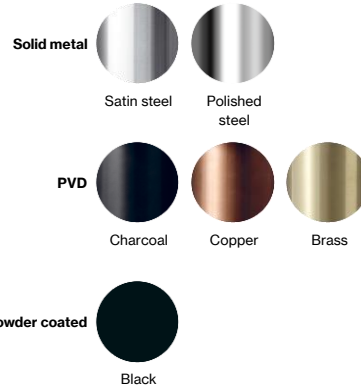

Available finishes

Spare parts/ accessories

Mounting <https://dline.com/mounting-instructions/>

Product care

d line products are produced in the highest quality marine grade AISI 316 stainless steel. To sustain the unique d line finish please follow the below instructions:

- Wash down the surfaces using soapy water or mild detergent
- Always thoroughly rinse off with clean water
- To complete the cleaning procedure dry/polish the surface with a soft dry cloth

Please do not use scouring powder, steel wool, chloride based detergents or other aggressive cleaning products as these may damage the surface.

If spots or corrosion appear on the surface it is not due to the stainless steel quality, but to impurities in the environment, aggressive conditions or improper or insufficient cleaning.