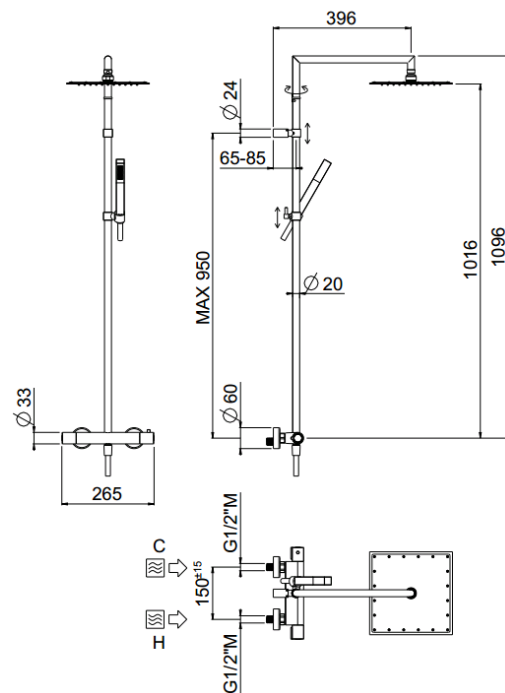

Rigoletto Square

Rigoletto Square, MySlim inspectable shower head
00-1904Q-CR

TECHNICAL INFORMATION

Shower column including exposed thermostatic mixer with brass handles, diverter, turning bar with adjustable mounting. Non-liming inspectable square ultra-thin shower head 300x300 in chromed stainless steel. ABS non-liming one jet square shower. Smooth double anti-torsion PVC flexible hose, cm 150. CHROME

Flow rate:
x rubinetto

PICTURE

SPARE PARTS

ORIC031
T°

ORIC032
2 vie / ways

FEATURES

Rain jet

double anti-torsion

adjustable column

inspectable square

TECHNICAL DRAWING

FINISHINGS