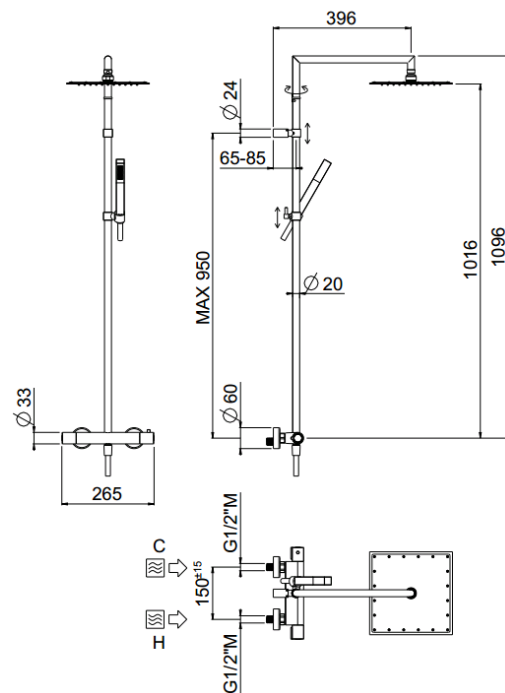

## TECHNICAL INFORMATION

Shower column including exposed thermostatic mixer with diverter, turning bar with adjustable mounting. Non-liming inspectable square ultra-thin shower head 300x300 in chromed stainless steel. Brass non-liming inspectable one jet square shower. Smooth double anti-torsion PVC flexible hose, cm 150. CHROME

## TECHNICAL DRAWING