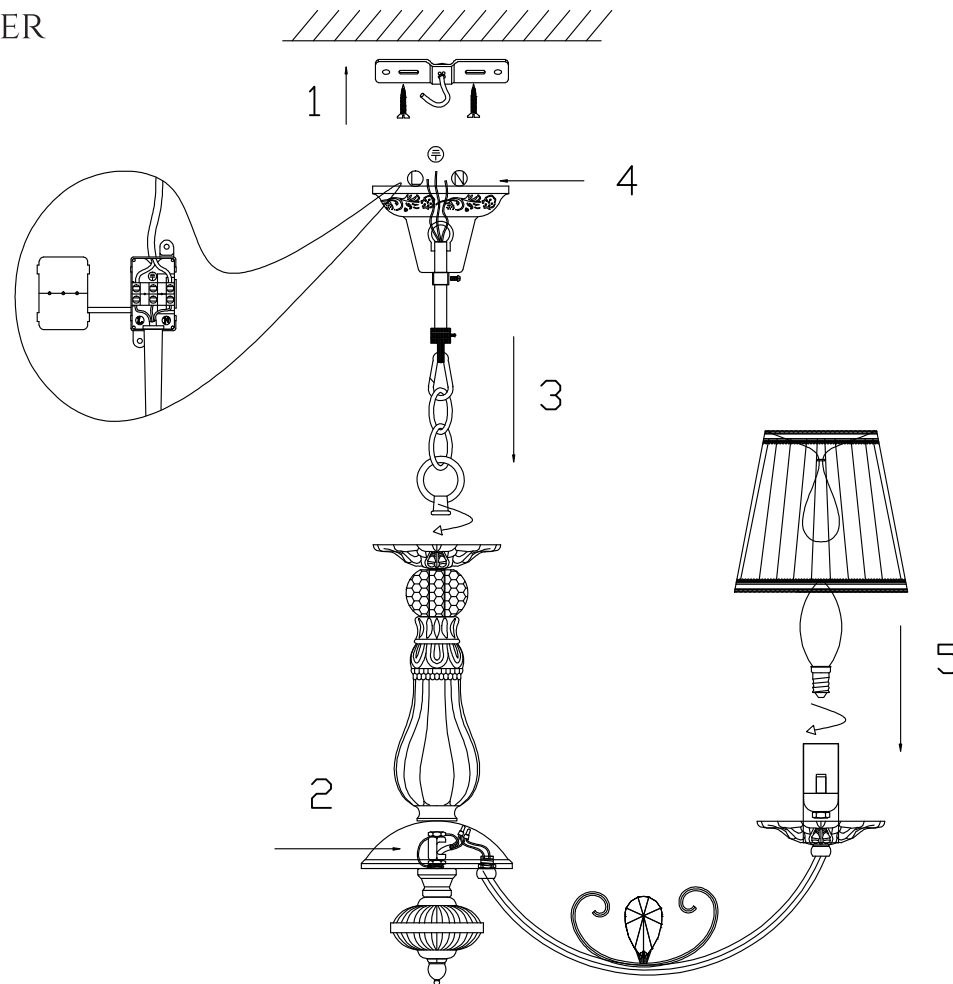

FREYA
TRADITION OF QUALITY

INSTRUCTION

MODEL: FR2307-PL-08-WG
CHANDELIER

8 X E14 (40W)

FREYA-LIGHT.COM