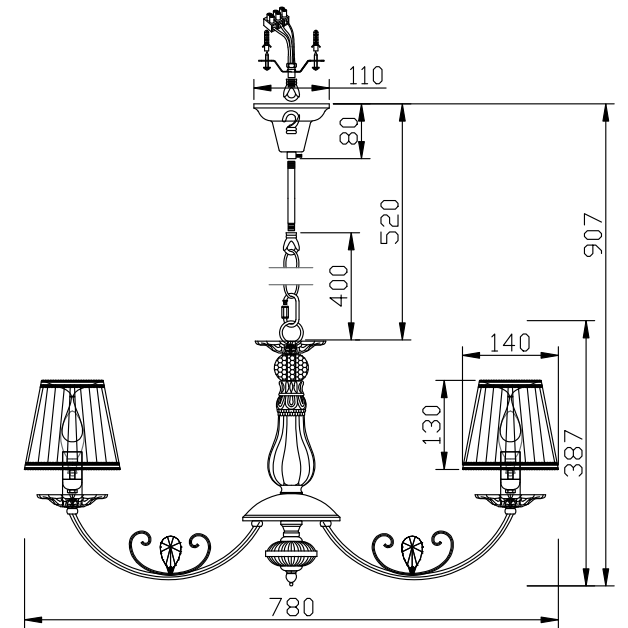

FREYA
TRADITION OF QUALITY

INSTRUCTION

MODEL: FR2307-PL-08-WG
CHANDELIER

8 X E14 (40W)

FREYA-LIGHT.COM