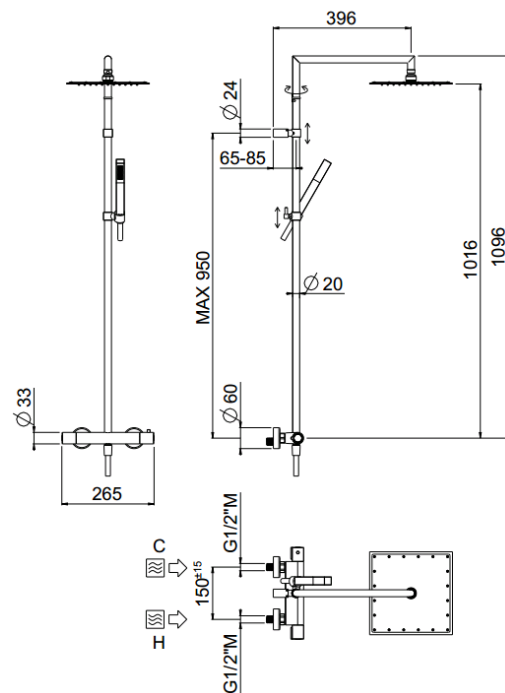

## TECHNICAL INFORMATION

Shower column including exposed thermostatic mixer with brass handles, diverter, turning bar with adjustable mounting. Non-limiting inspectable square ultra-thin shower head 240x240 in chromed stainless steel. Brass non-limiting inspectable one jet square shower. Smooth double anti-torsion PVC flexible hose, cm 150. CHROME

## TECHNICAL DRAWING