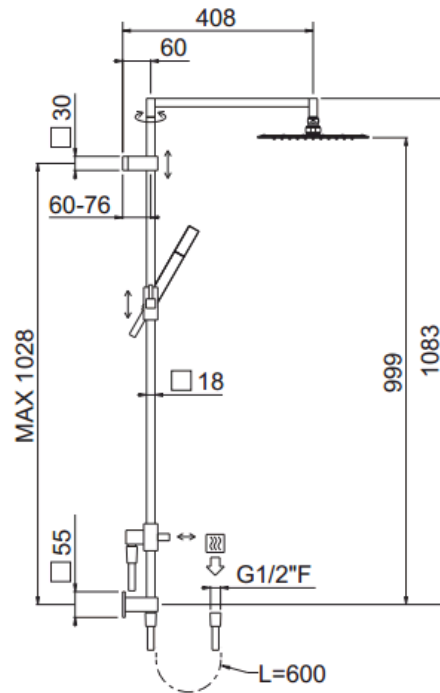

Extreme external

Extreme external, Extreme shower head
30450/ED-CR

TECHNICAL INFORMATION

Turning square shower column with adjustable mounting with articulated shower holder, external holder with smooth PVC flexible hose cm 60, adjustable upper holder and diverter. Non-liming square shower head 190x190 in brass/stainless steel. Brass non-liming one jet square shower. PVC smooth double anti-torsion flexible hose cm 150. CHROME

Flow rate:

? Doccia o soffione?

PICTURE

SPARE PARTS

FEATURES

Rain jet

Non-liming

double anti-torsion

adjustable column

TECHNICAL DRAWING

FINISHINGS