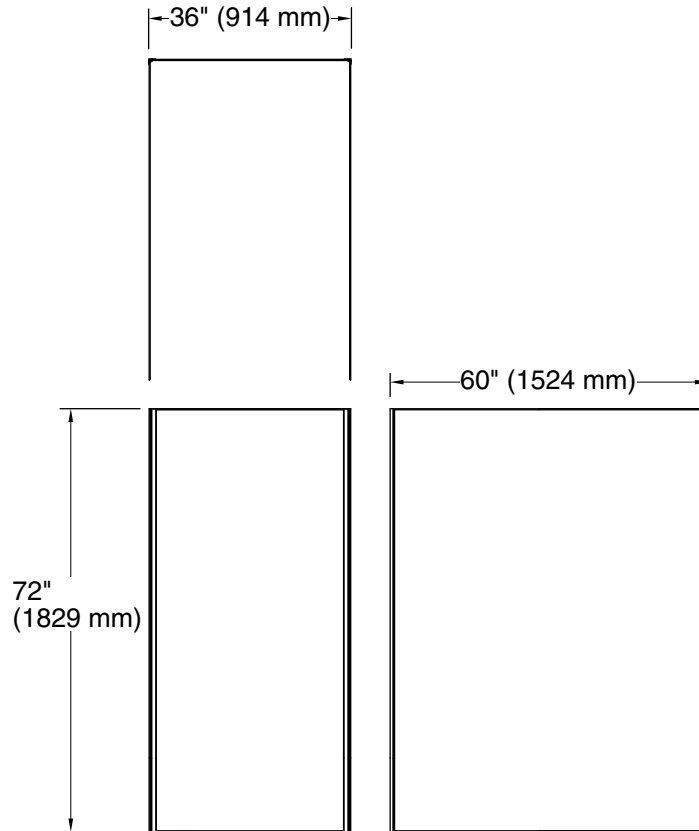

Features

- Includes two 36" x 72" walls, one 60" x 72" wall, and two 72" corner joints.
- No need to install trim. Factory-installed edge provides a finished look for walls.
- Joint system hides caulk and silicone, leaving fewer places for mold to grow and simplifying cleaning.
- Coordinates with Choreograph shower accessories and storage (sold separately).

Installation

- In-field trimmable.
- Adheres to water-resistant wallboard.
- For a 60" x 36" x 72" three-wall alcove or smaller.
- Intended for following use – residential (single family & multifamily) and hotel guest rooms.

Included Components

Product consists of:

K-97608 60"x72" Wall Panel
K-97606 36"x72" Wall Panel
K-97606 36"x72" Wall Panel
K-97635 96" Corner Joint

Codes/Standards

ASTM E162
ASTM E662

KOHLER® Limited Warranty – Choreograph™ Walls and Accessories

Technical Information

All product dimensions are nominal.

Installation: Three-wall alcove

Material Thickness: 3/16" (5 mm)

Notes

Measure your actual product for rough-in details.

Install this product according to the installation instructions.