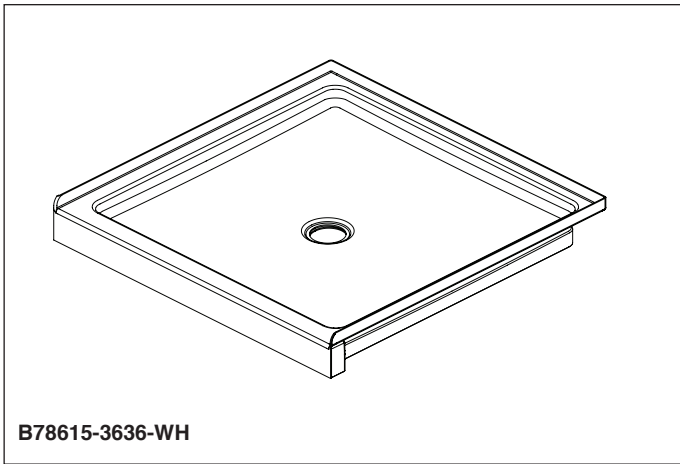

see what Delta can do™

36" X 36" SHOWER BASE

■ Haywood™ Collection

STANDARD SPECIFICATIONS:

- Made with high-gloss white ProCrylic™ material
- Textured bottom
- Uses standard shower stall drain with 4 1/4" strainer

WARRANTY

- 10 year limited residential warranty
- 1 year limited commercial warranty

COMPLIES WITH:

- CSA B45.5/IAPMO Z 124

B78615-3636-WH

Submitted Model No.: _____

Specific Features: _____