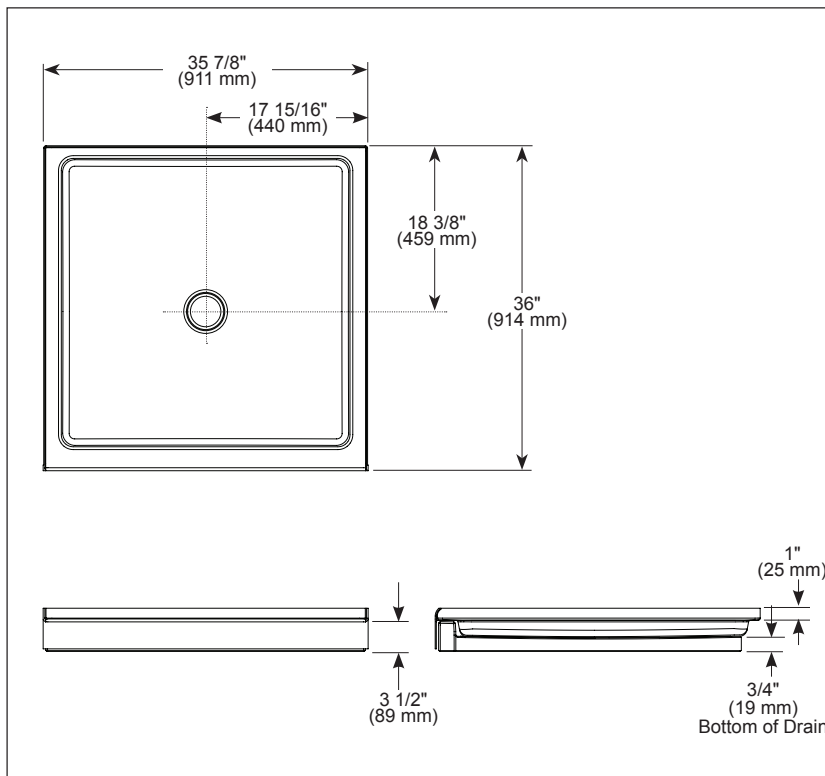

## 36" X 36" SHOWER BASE

■ Haywood™ Collection

### STANDARD SPECIFICATIONS:

- Made with high-gloss white ProCrylic™ material
- Textured bottom
- Uses standard shower stall drain with 4 1/4" strainer

### COMPLIES WITH:

- CSA B45.5/IAPMO Z 124

B78615-3636-WH

Submitted Model No.: \_\_\_\_\_

Specific Features: \_\_\_\_\_

**Delta Faucet Company**  
55 E. 111th Street, Indianapolis, IN 46280  
350 South Edgeware Road, St. Thomas, ON N5P 4L1  
© 2018 Delta Faucet Company