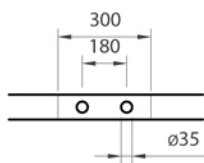

\* Option

Rim detail

CAST IRON BATHTUB Collection	
Code	Description
9132	<b>Cast iron bathtub 1700x810 (Kg. 124 - Lt. 220)</b> Without tap holes, external unfinished
9120	<b>Cast iron feet</b> Unfinished
9121	White
9122-C	Chrome
9123	Incalux
103	<b>External painting</b> External painting White
105	External painting RAL
106	Gold leaf decoration
107	Silver leaf decoration

**GH**  
GENTRY HOME

Verona - Italy  
tel. +39 045 8006917  
fax. +39 045 8020111  
gentry-home.com

CAST IRON BATHTUB Collection	
Code	Description
0190-C 0191-I/N/O/OR 0191-B/ND/R	<p><b>Exposed bath waste with drain stopper chain and overflow with exposed pipes for floor connector and siphon</b></p> <p>Chrome Incalux, Nickel, Dark Gold, Rose Gold Bronze, Dark Nickel, Copper</p>