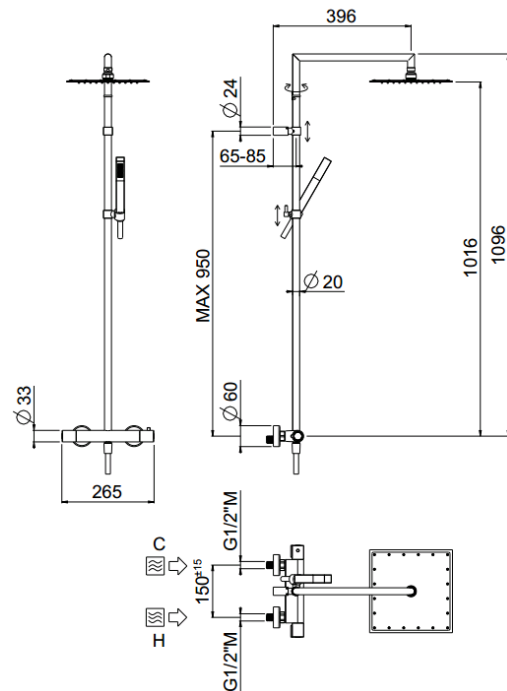

Rigoletto Square

Rigoletto Square, MySlim inspectable shower head
01-1803Q-CR

TECHNICAL INFORMATION

Shower column including exposed mixer with diverter, turning bar with adjustable mounting. Non-liming inspectable square ultra-thin shower head 240x240 in chromed stainless steel. ABS non-liming one jet square shower. Smooth double anti-torsion PVC flexible hose, cm 150. CHROME

Flow rate:
x rubinetto

PICTURE

SPARE PARTS

ORIC035
T°

ORIC032
2 vie / ways

FEATURES

Rain jet

double anti-torsion

adjustable column

inspectable square

TECHNICAL DRAWING

FINISHINGS