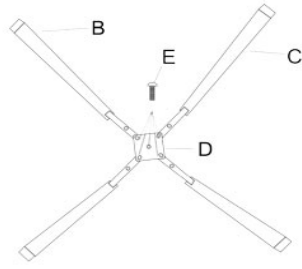

Assembly instructions

1

4

CC1154