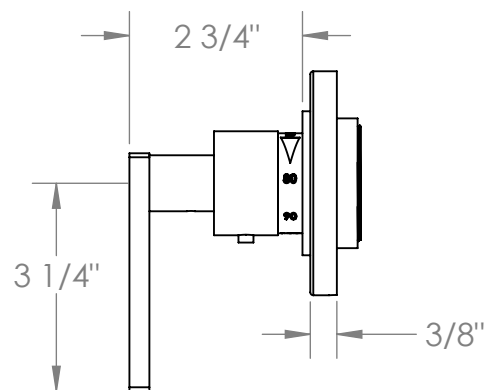

## 70-T15-RNK8

Wall Mounted Thermostatic Shower Trim

For use with SS-TH50 miniature thermostatic rough

Meets the applicable requirements of ASME A112.18.1-2005/CSA B125.1-05, entitled "Plumbing Supply Fittings"