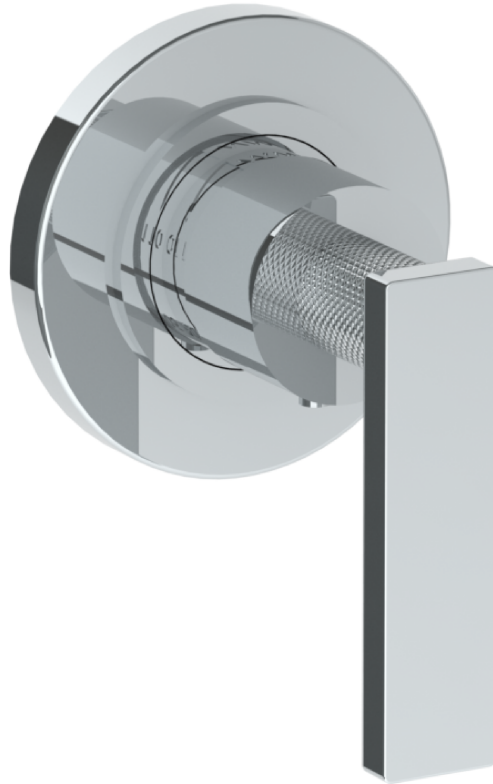

## 70-T15-RNK8

Wall Mounted Thermostatic Shower Trim

For use with SS-TH50 miniature thermostatic rough

Meets the applicable requirements of ASME A112.18.1-2005/CSA B125.1-05, entitled "Plumbing Supply Fittings"